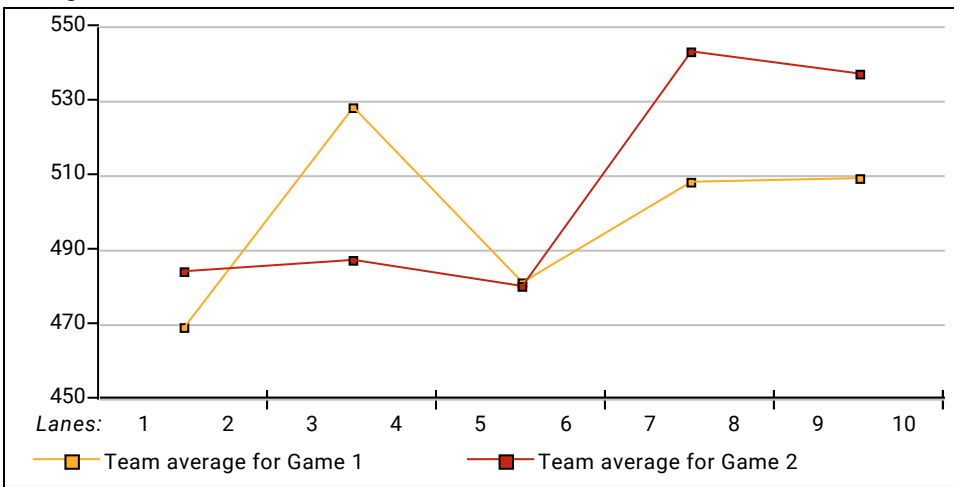

Average of Scores for Each Game