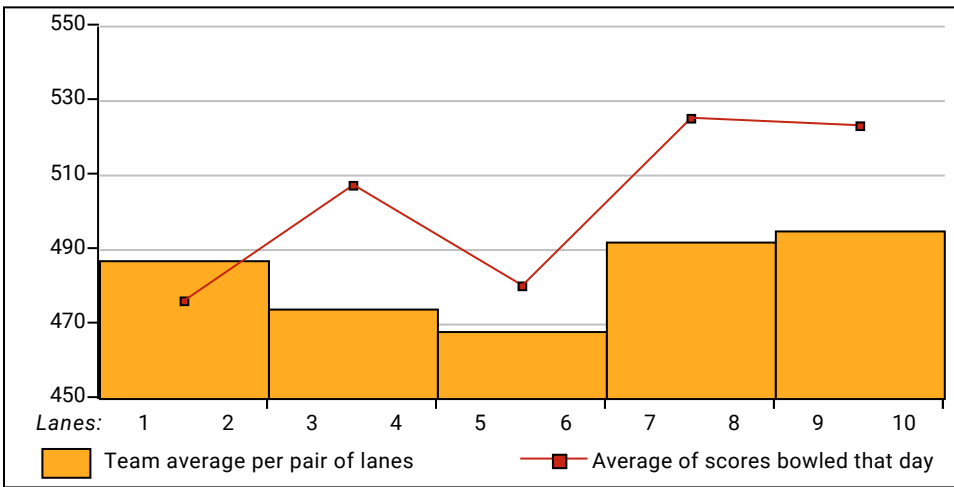

Team Average vs Avg of Scores