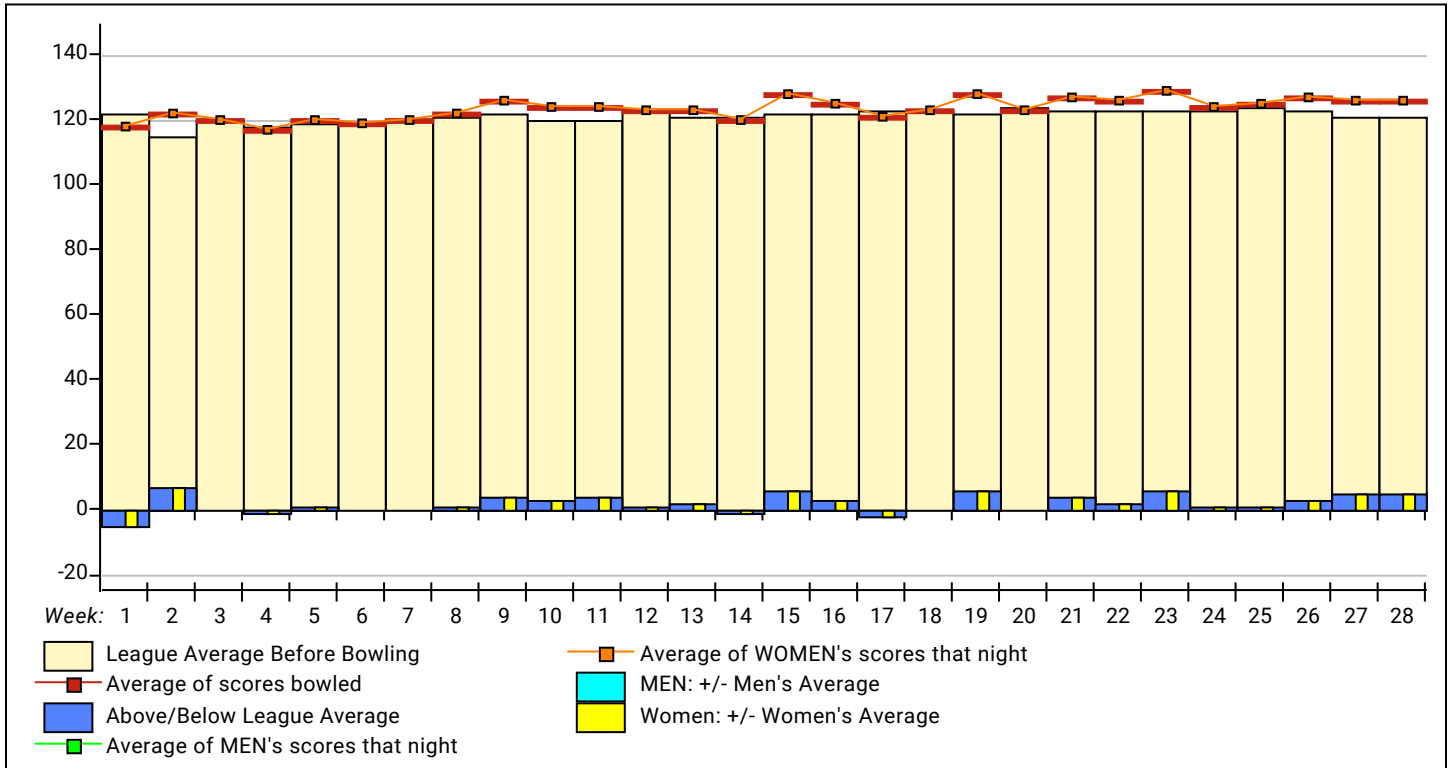

League Average Week-by-Week

This Week's Statistics

	<u>Women</u>
How many people bowled	38
Number of games bowled	76
Actual average of week's scores	126.04
How many games above average	44
How many games below average	32
Pins above/below average per game	5.64
How many people raised average	24
by this amount	0.62
How many people went down	14
by this amount	-0.46
League average before bowling	120.85
League average after bowling	121.07
Change in league average	0.22