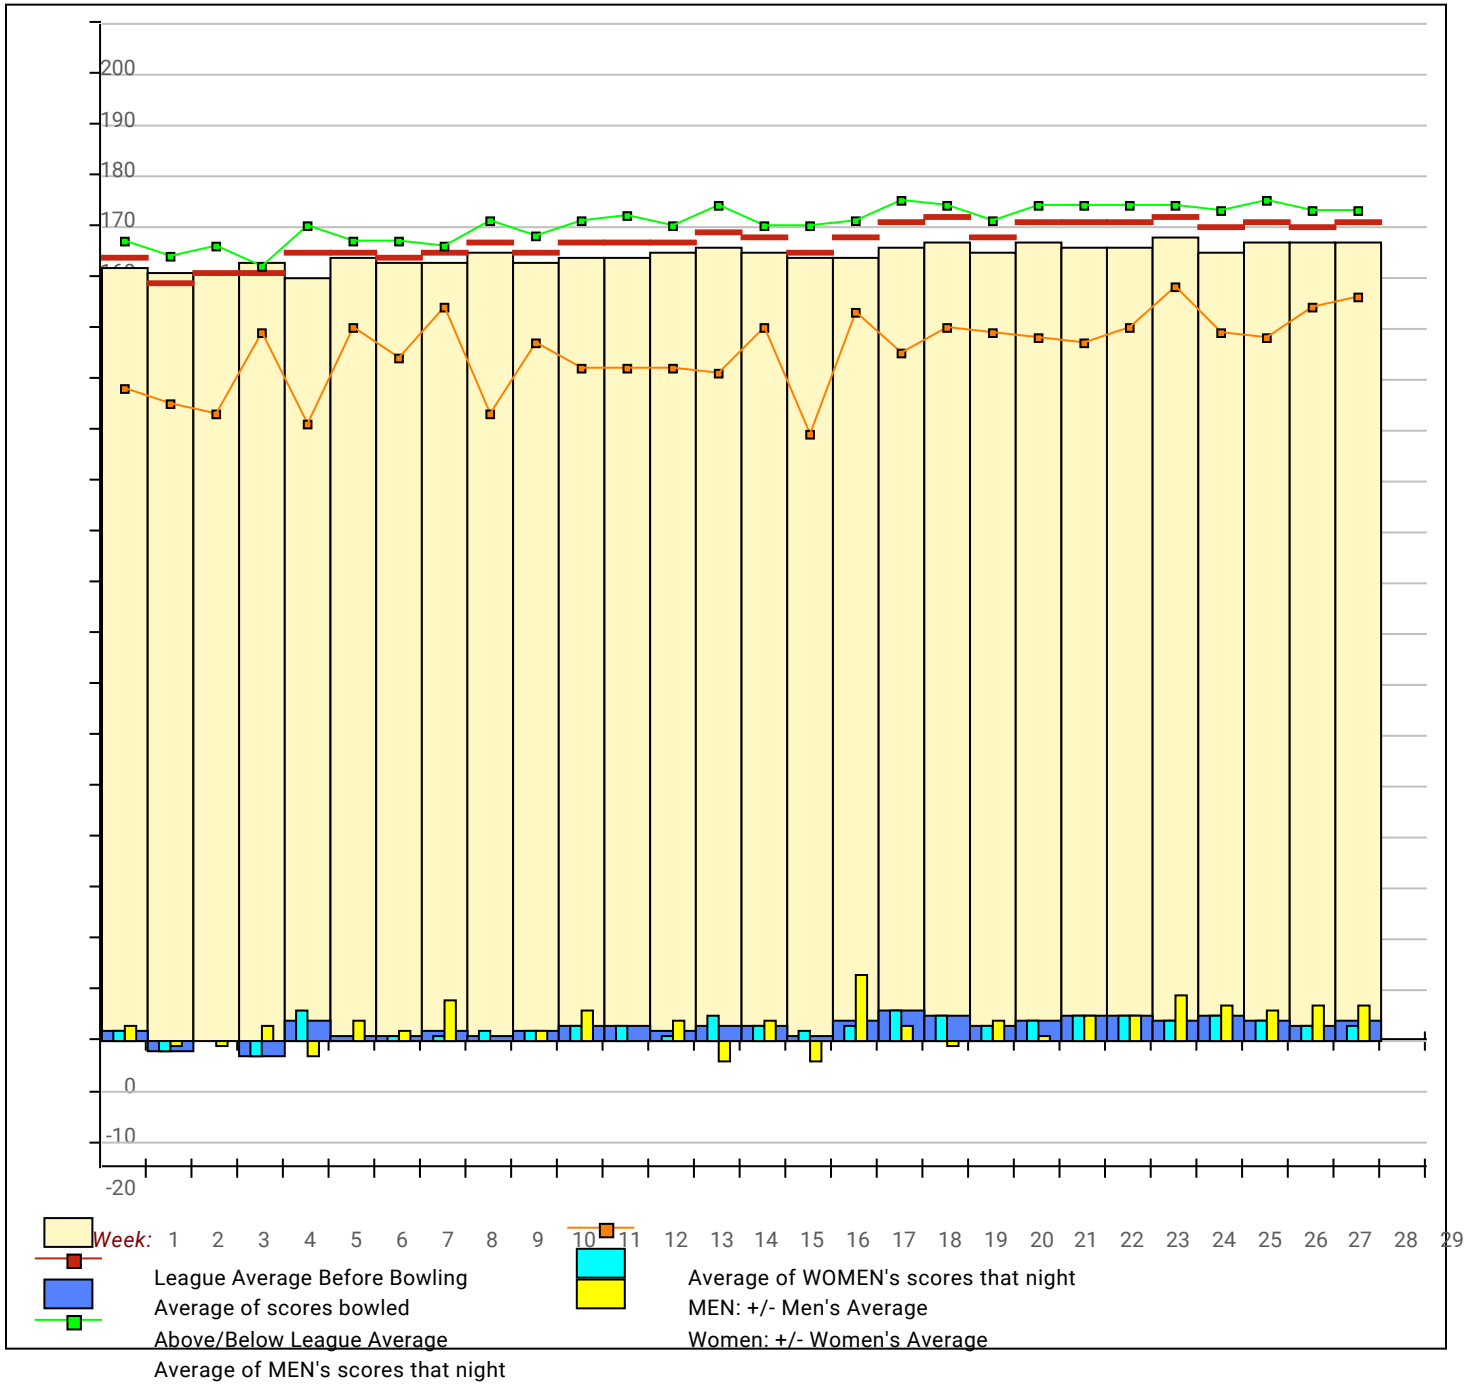

Capital Area Match Point

Tuesday 7:20 pm

Lanes 1 - 48

Capital Area Match Point

Tuesday 7:20 pm

Lanes 1 - 48

This Week's Statistics

	Over All	Men	Women
How many people bowled	125	109	16
Number of games bowled	375	327	48
Actual average of week's scores	161.05	163.27	145.90
How many games above average	200	172	28
How many games below average	170	150	20
Pins above/below average per game	4.38	3.93	7.40
How many people raised average by this amount	75 0.61	63 0.62	12 0.61
How many people went down by this amount	50 -0.59	46 -0.58	4 -0.77
League average before bowling	157.20	159.88	138.97
League average after bowling	157.33	159.99	139.23
Change in league average	0.13	0.11	0.26
800s	--	--	--
775s	--	--	--
750s	--	--	--
725s	--	--	--
700s	--	--	--
675s	3	3	--
650s	2	2	--
625s	1	1	--
600s	4	4	--
575s	14	11	3
550s	9	9	--
525s	10	10	--
500s	13	13	--
475s	10	9	1
450s	18	16	2
425s	7	4	3
400s	5	4	1
below 400	29	23	6
300s	--	--	--
275s	1	1	--
250s	4	4	--
225s	11	11	--
200s	36	32	4
175s	83	79	4
150s	99	87	12
125s	75	59	16
100s	50	44	6
below 100	16	10	6