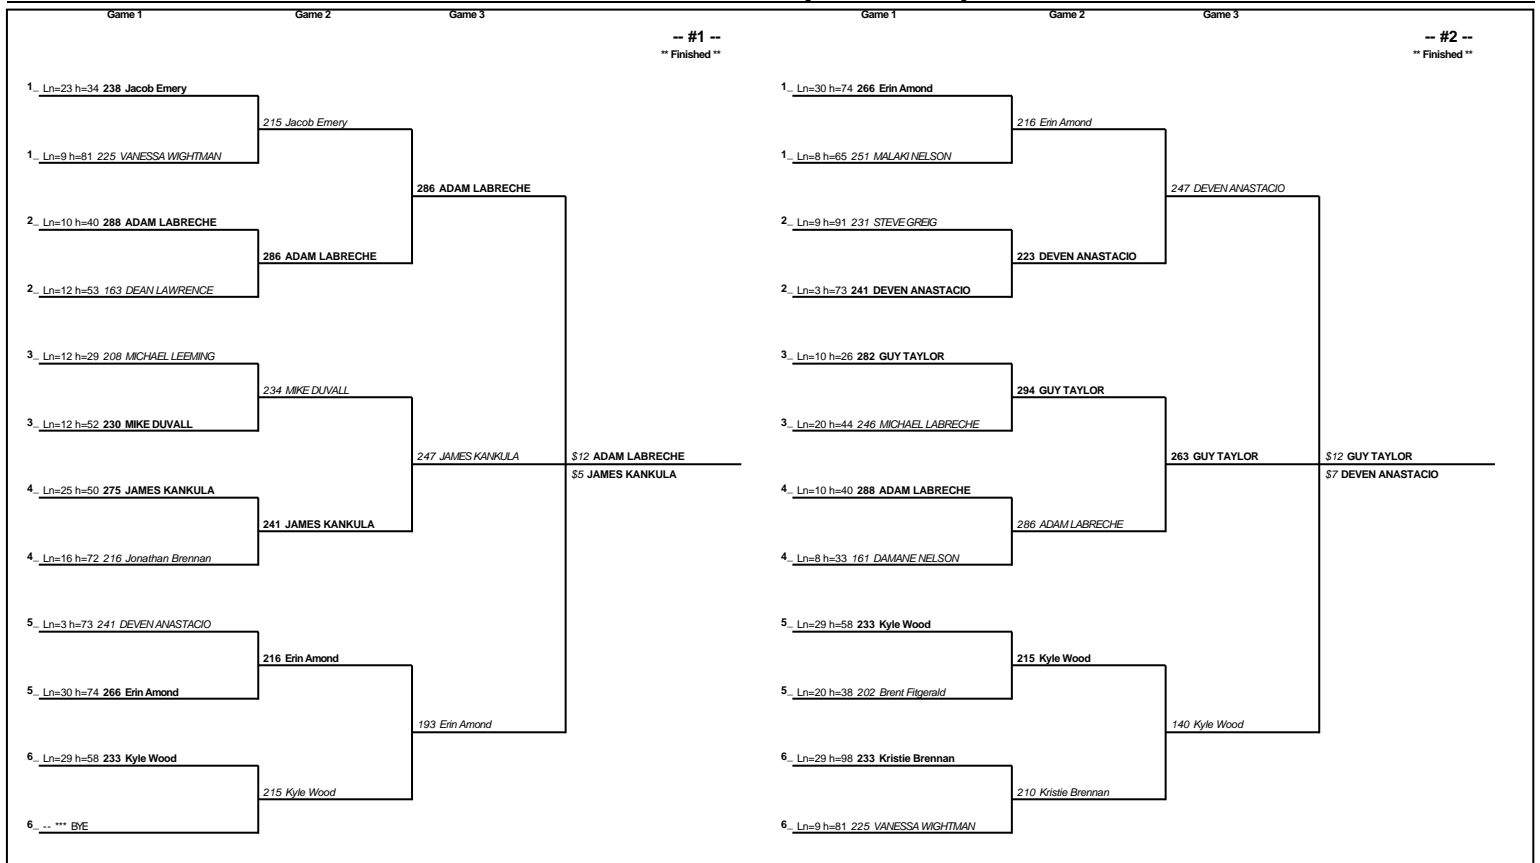

\$2 Brackets - Hdcp - Handicap

Sunday 6:15 pm

FGO Junior Bowling

Lanes 1 - 32

\$2 Brackets - Hdcp - Handicap

\$2 Brackets - Hdcp - Handicap

Season High Scores

Team Scratch Game