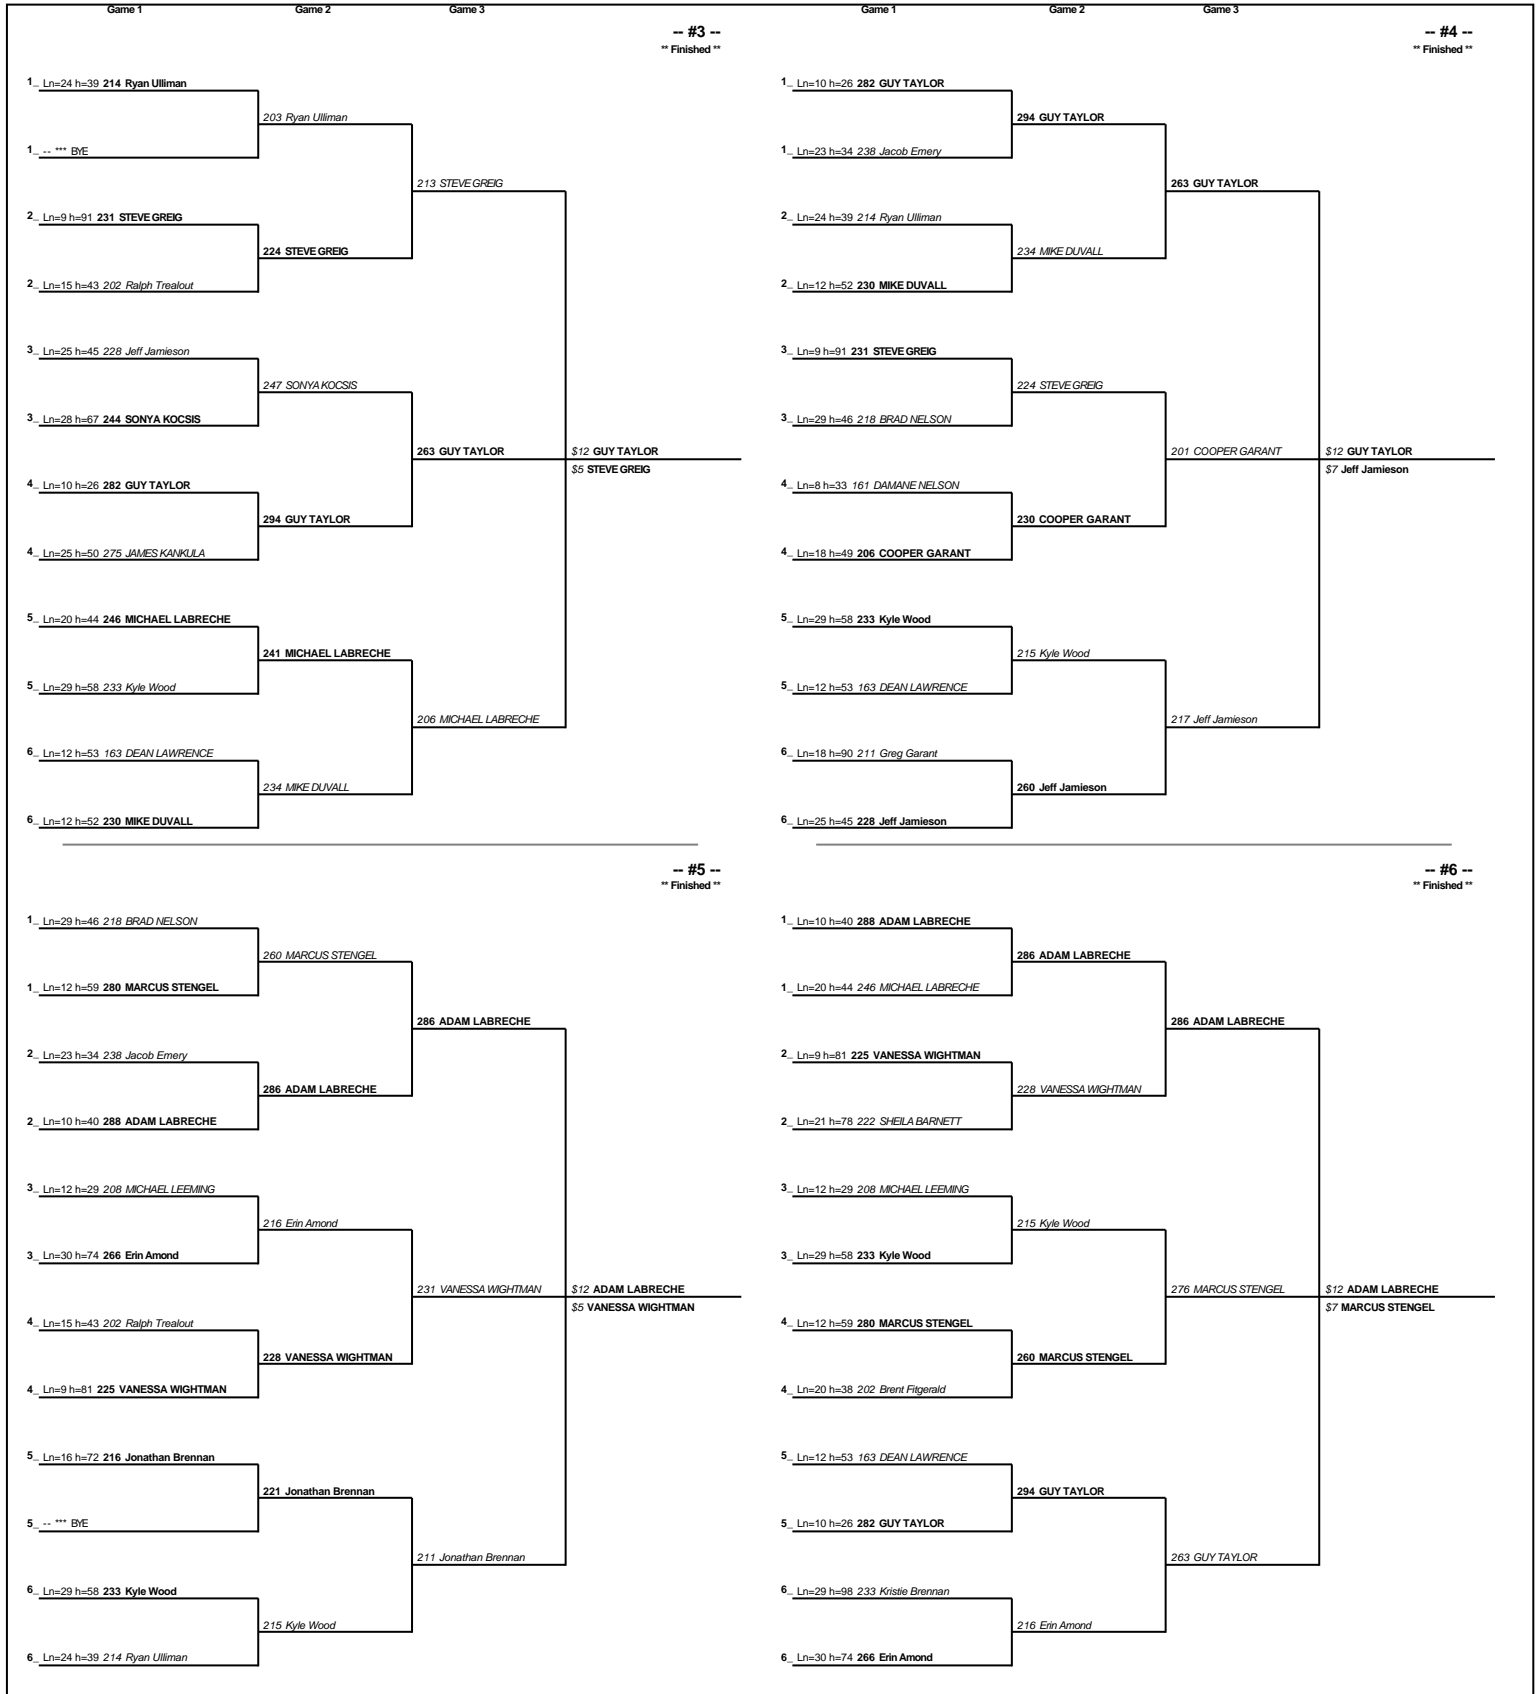

\$2 Brackets - Hdcp - Handicap

Sunday 6:15 pm

FGO Junior Bowling

Lanes 1 - 32

\$2 Brackets - Hdcp - Handicap

\$2 Brackets - Hdcp - Handicap

Season High Scores

Team Scratch Game