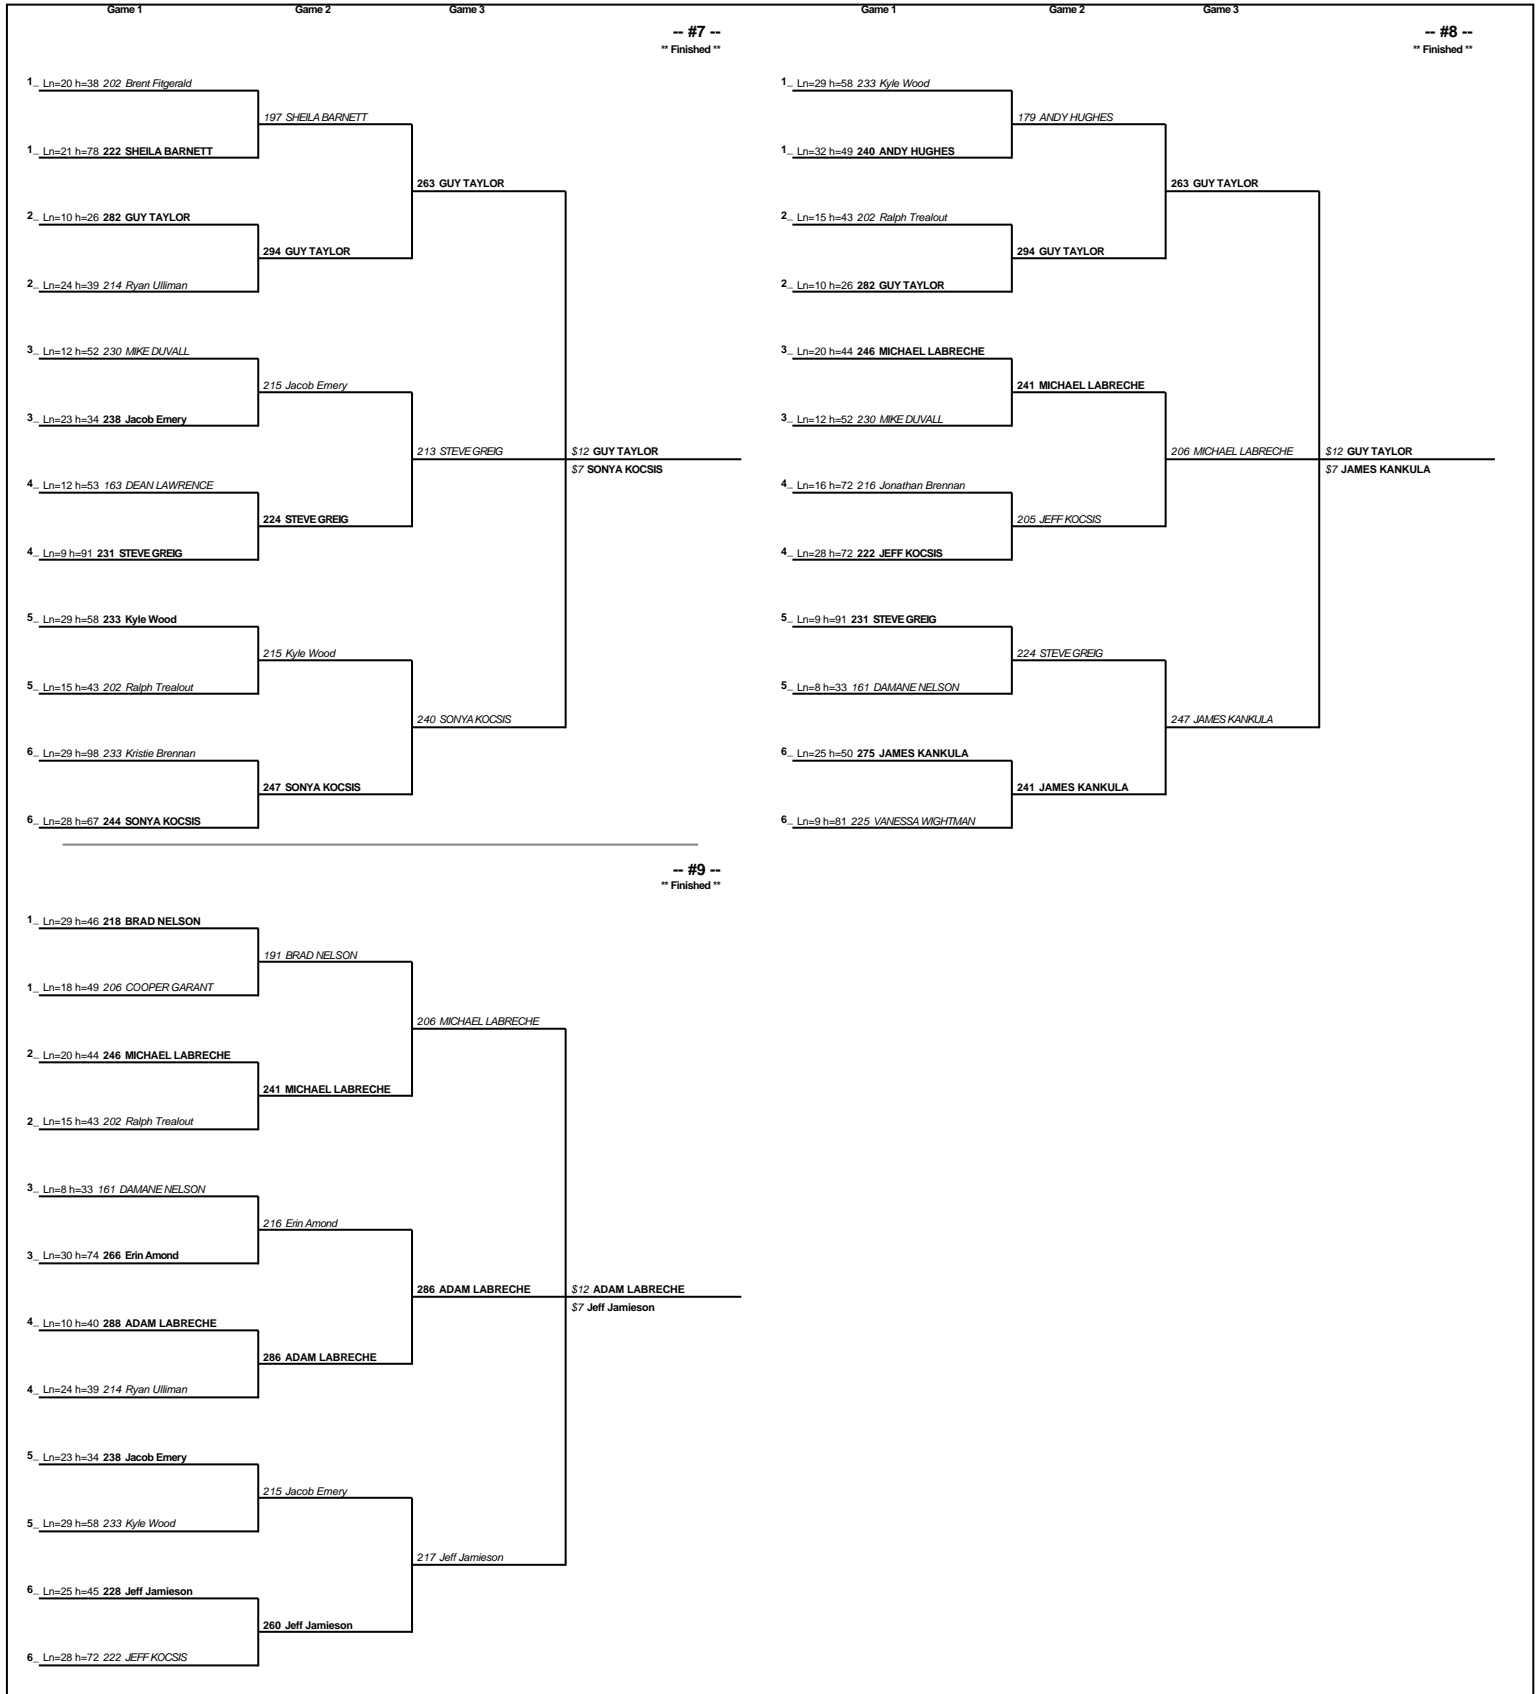

\$2 Brackets - Hdcp - Handicap

Sunday 6:15 pm

FGO Junior Bowling

Lanes 1 - 32

\$2 Brackets - Hdcp - Handicap

\$2 Brackets - Hdcp - Handicap

Season High Scores

Team Scratch Game