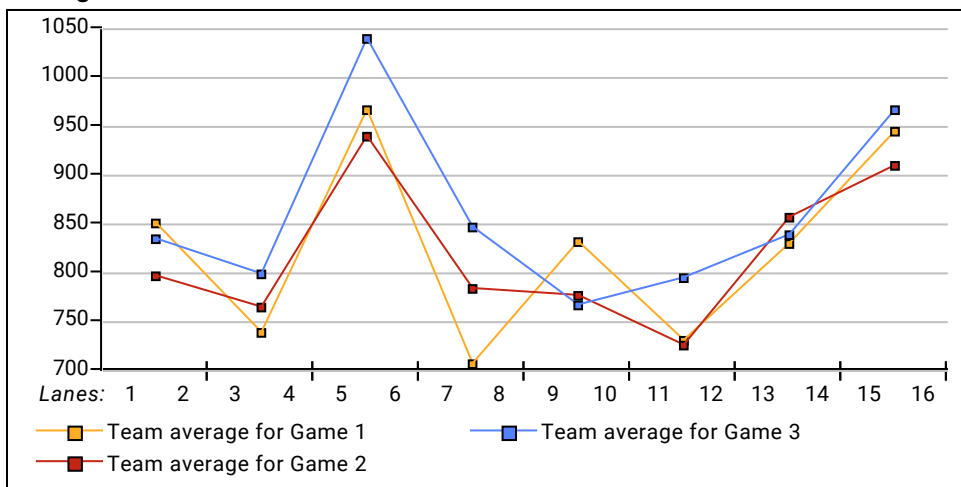

Average of Scores for Each Game