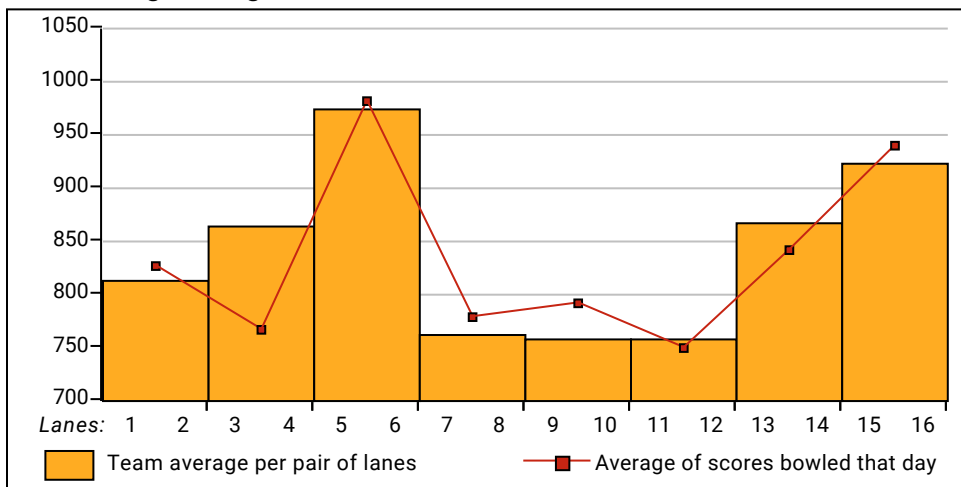

Team Average vs Avg of Scores