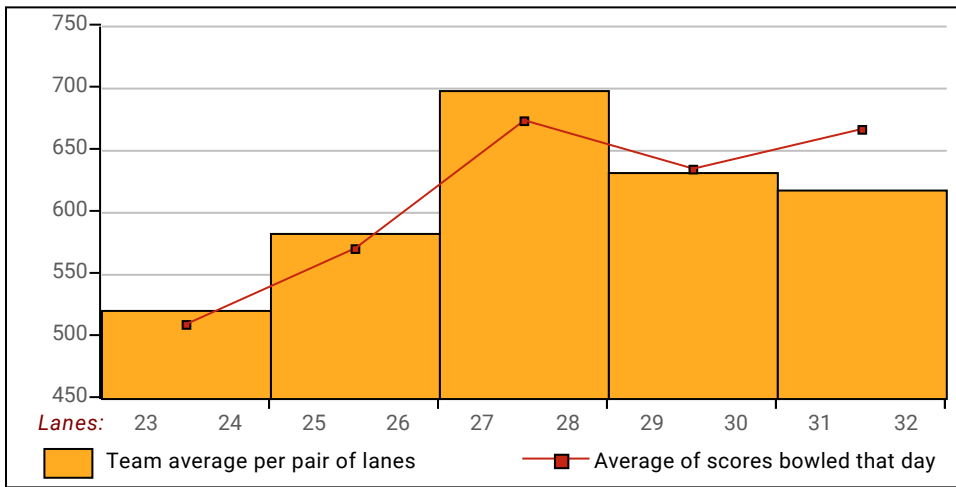

Team Average vs Avg of Scores