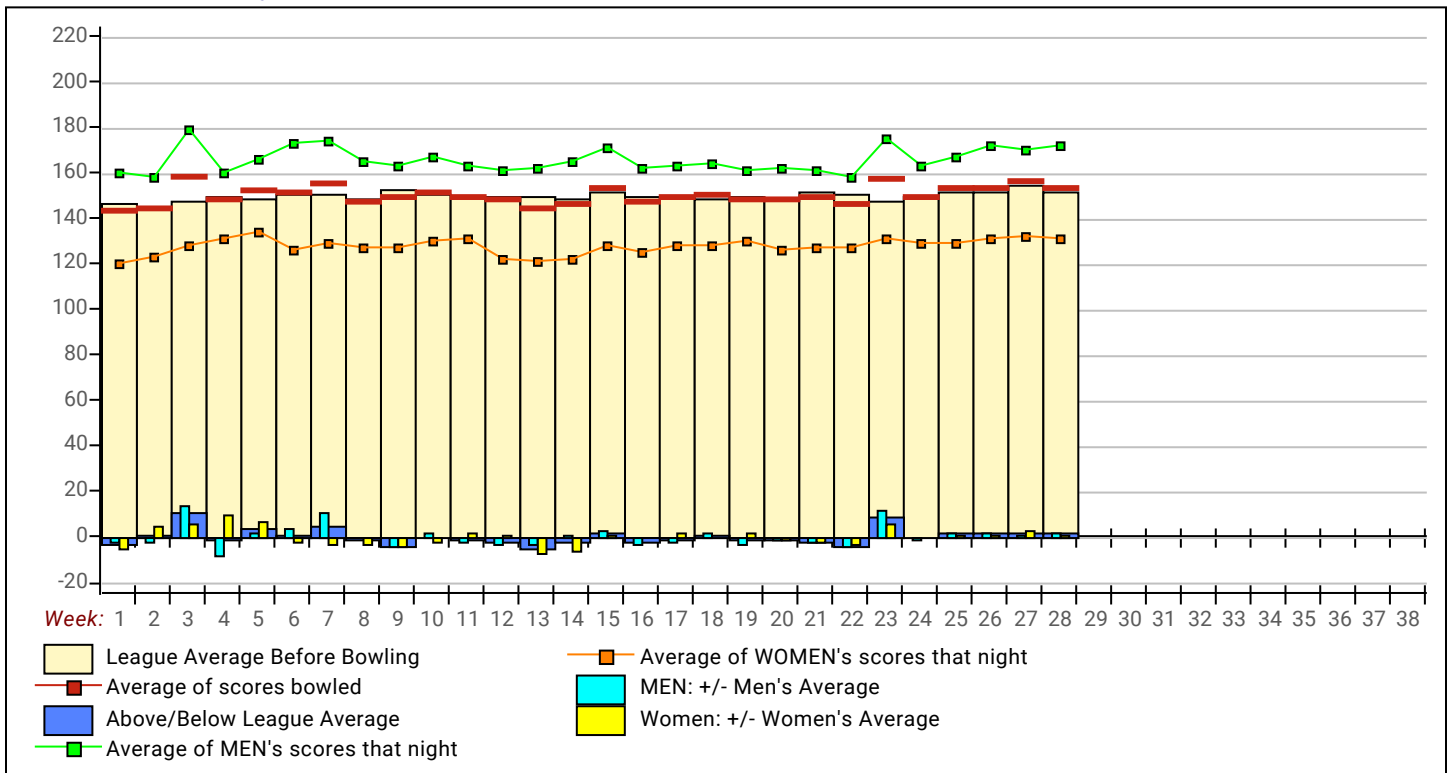

League Average Week-by-Week

This Week's Statistics

	<u>Over All</u>	<u>Men</u>	<u>Women</u>
How many people bowled	32	18	14
Number of games bowled	93	52	41
Actual average of week's scores	154.16	172.40	131.02
How many games above average	52	30	22
How many games below average	40	21	19
Pins above/below average per game	2.59	2.69	2.46
How many people raised average	17	9	8
by this amount	0.55	0.64	0.46
How many people went down	15	9	6
by this amount	-1.12	-1.63	-0.36
League average before bowling	152.43	170.20	129.58
League average after bowling	152.20	169.70	129.69
Change in league average	-0.23	-0.50	0.11
800s	--	--	--
775s	--	--	--
750s	--	--	--
725s	--	--	--
700s	--	--	--
675s	--	--	--
650s	2	2	--
625s	--	--	--
600s	--	--	--
575s	1	1	--
550s	--	--	--
525s	5	5	--
500s	4	3	1
475s	2	1	1
450s	5	3	2
425s	1	--	1
400s	2	1	1
below 400	10	2	8
300s	--	--	--
275s	--	--	--
250s	1	1	--
225s	2	2	--
200s	10	10	--
175s	14	9	5
150s	23	18	5
125s	21	9	12
100s	15	3	12
below 100	7	--	7