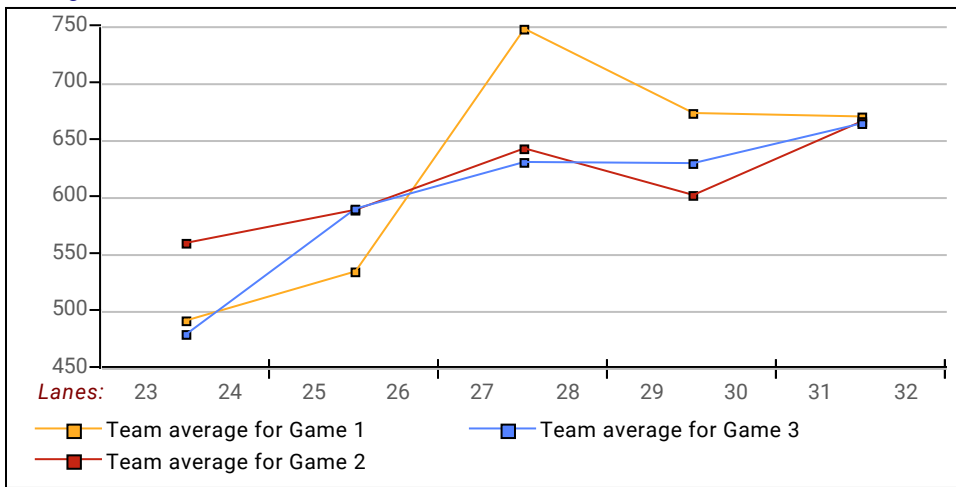

Average of Scores for Each Game