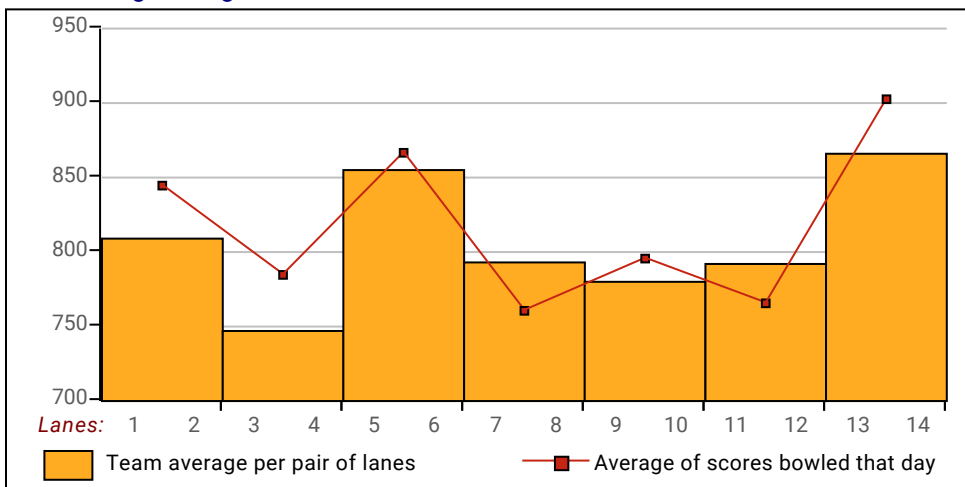

Team Average vs Avg of Scores