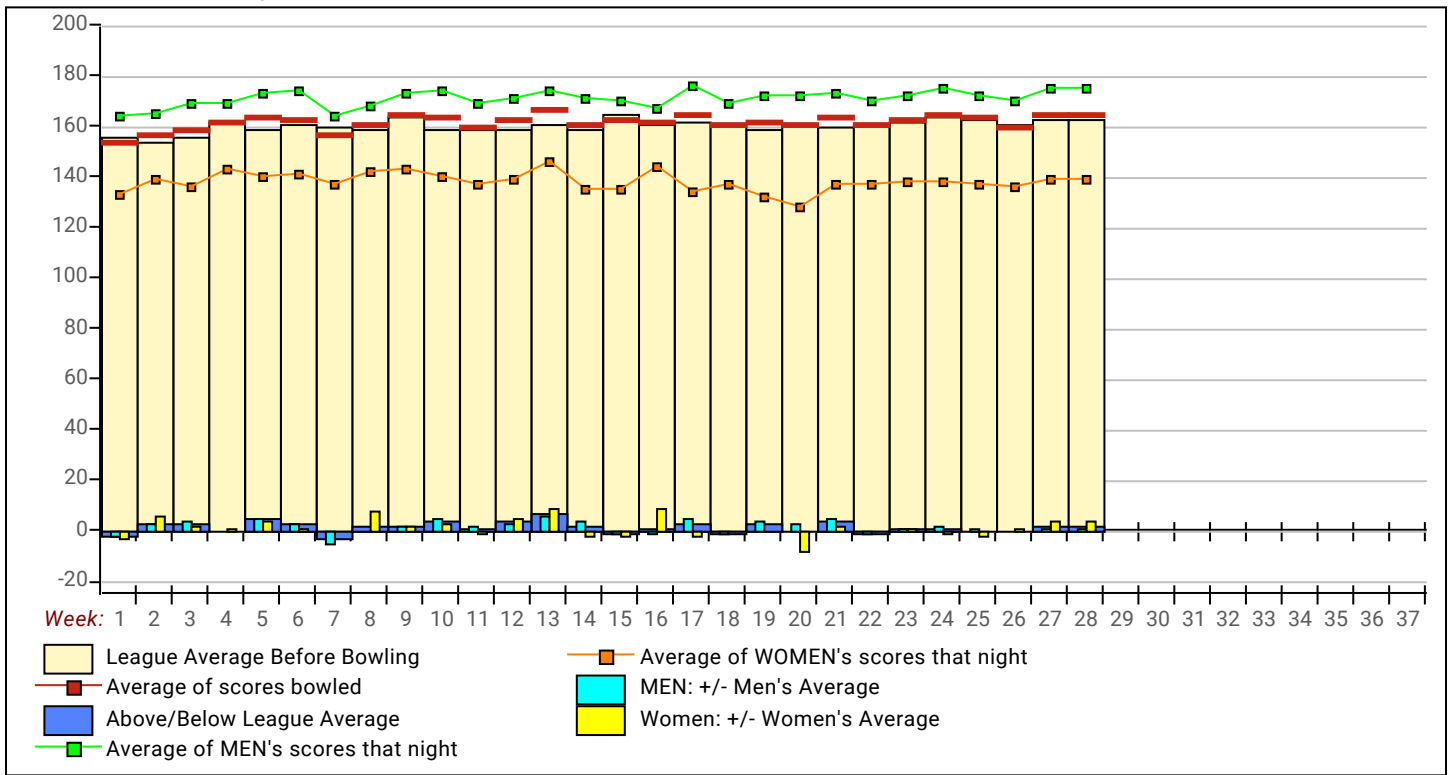

League Average Week-by-Week

This Week's Statistics

	<u>Over All</u>	<u>Men</u>	<u>Women</u>
How many people bowled	66	48	18
Number of games bowled	198	144	54
Actual average of week's scores	164.87	174.52	139.15
How many games above average	104	75	29
How many games below average	93	68	25
Pins above/below average per game	2.65	2.02	4.31
How many people raised average	36	26	10
by this amount	0.60	0.61	0.57
How many people went down	30	22	8
by this amount	-0.51	-0.56	-0.35
League average before bowling	162.74	173.02	135.33
League average after bowling	162.84	173.10	135.49
Change in league average	0.10	0.07	0.16
800s	--	--	--
775s	--	--	--
750s	--	--	--
725s	--	--	--
700s	1	1	--
675s	--	--	--
650s	2	2	--
625s	3	1	2
600s	3	3	--
575s	6	6	--
550s	2	2	--
525s	10	10	--
500s	7	7	--
475s	7	6	1
450s	5	2	3
425s	3	3	--
400s	4	2	2
below 400	13	3	10
300s	--	--	--
275s	1	1	--
250s	2	1	1
225s	9	8	1
200s	22	20	2
175s	48	43	5
150s	47	39	8
125s	38	22	16
100s	23	8	15
below 100	8	2	6