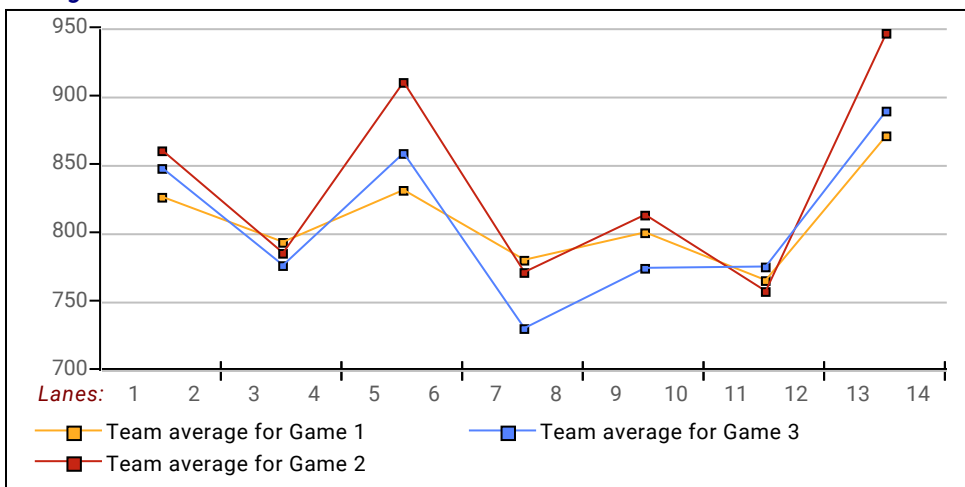

Average of Scores for Each Game