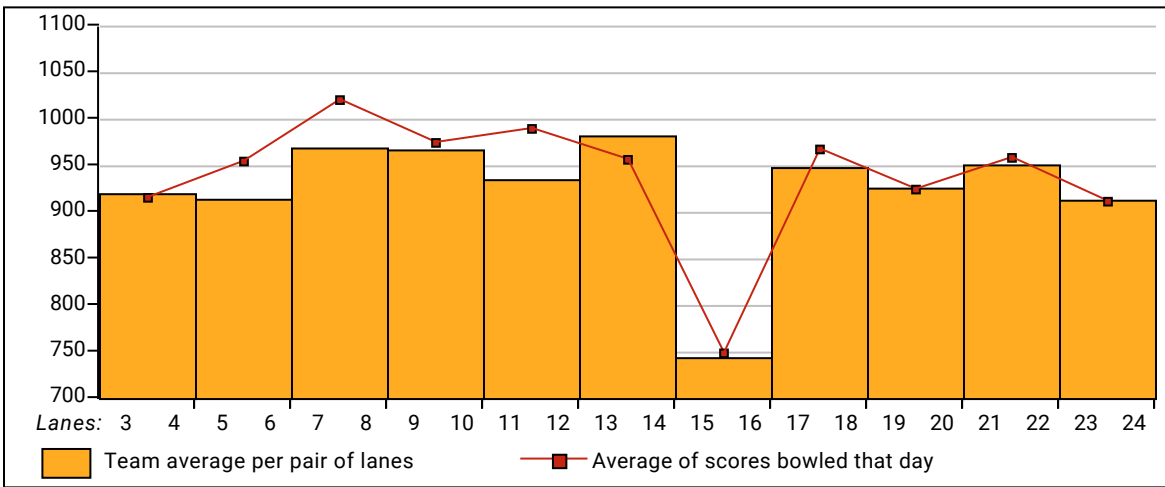

Team Average vs Avg of Scores