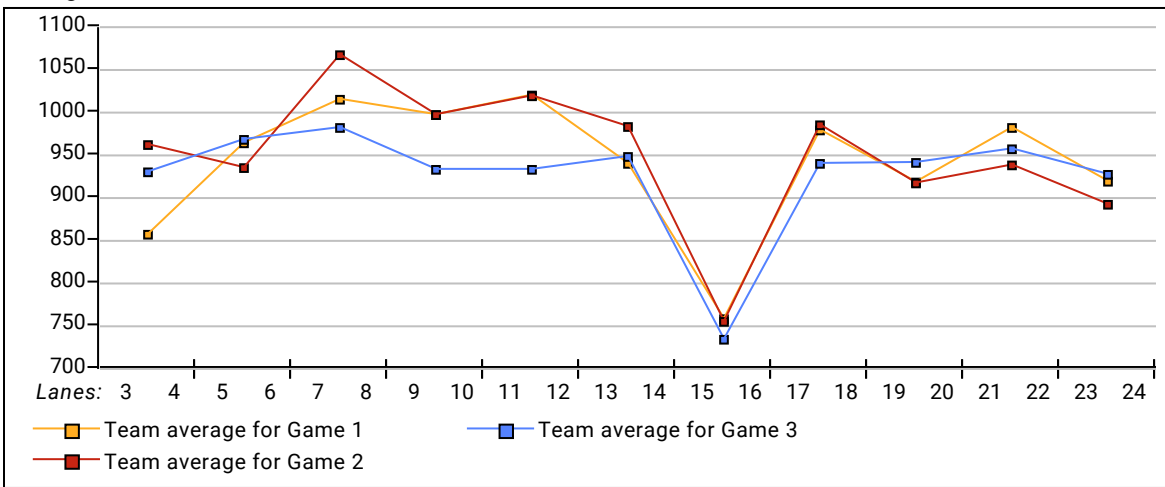

Average of Scores for Each Game