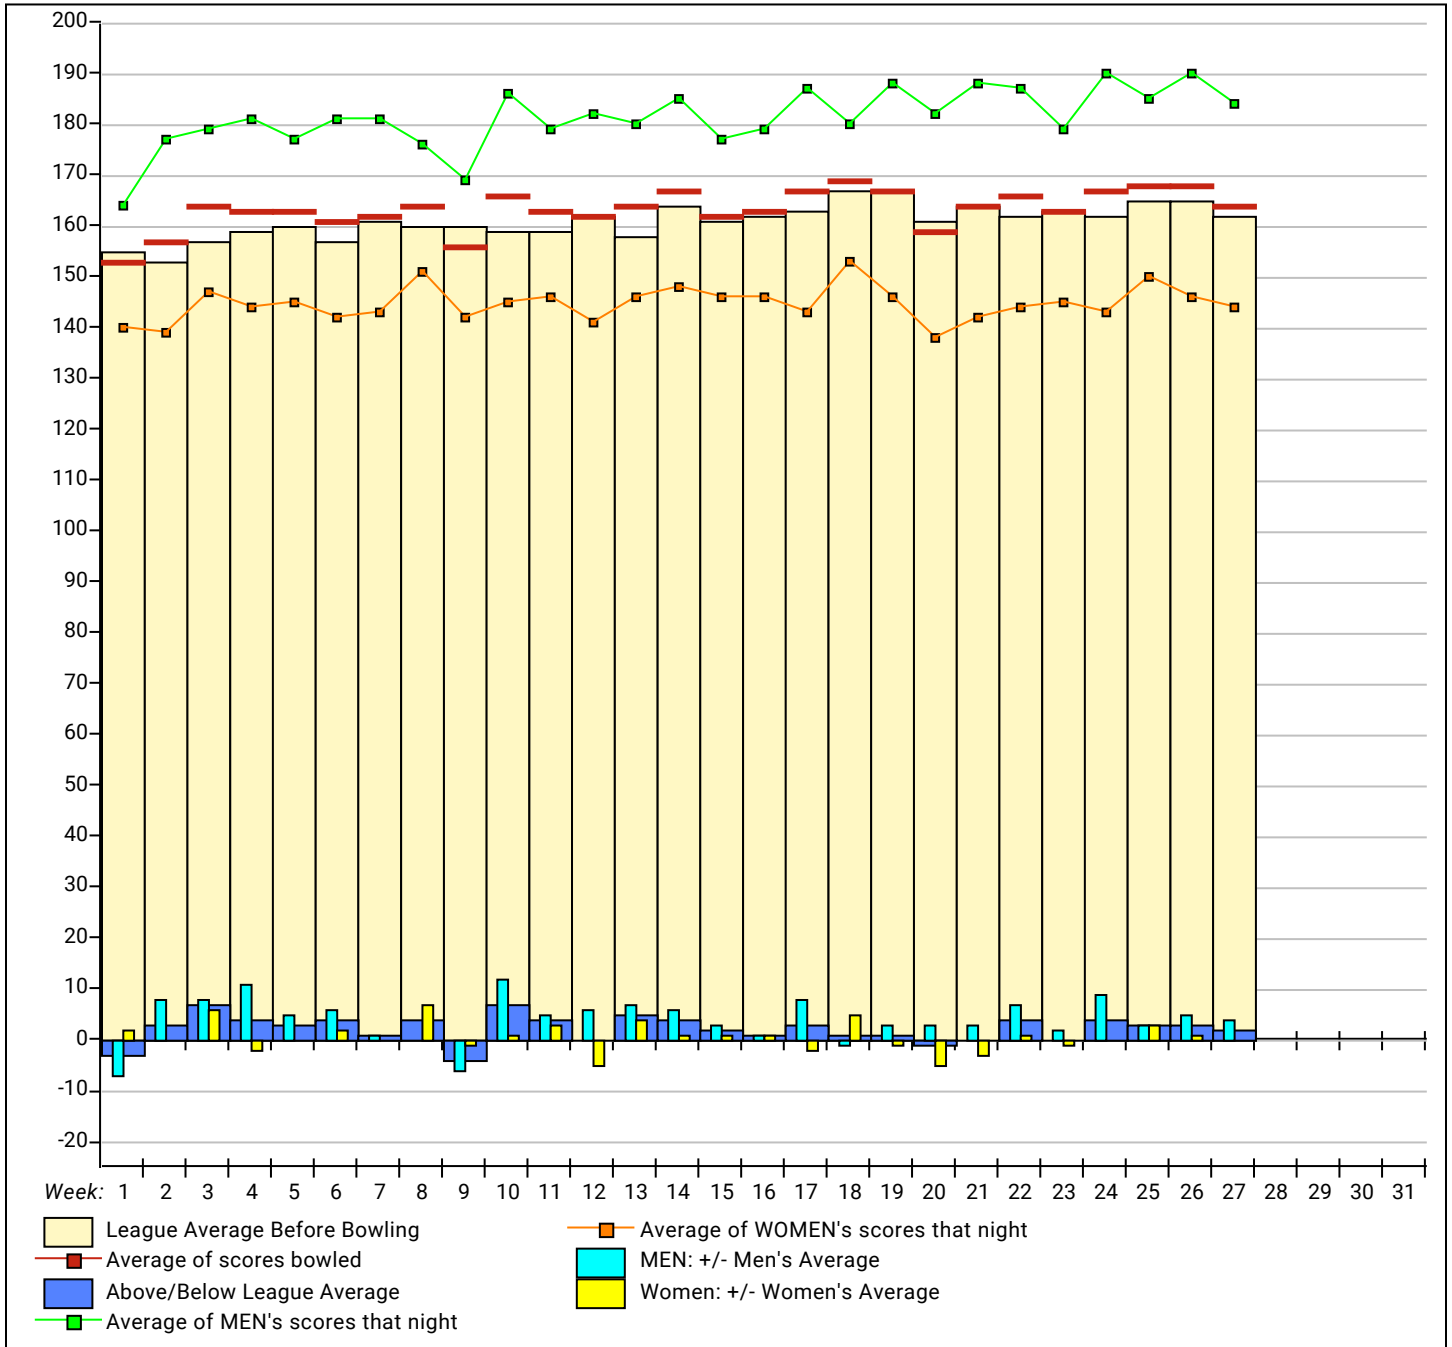

League Average Week-by-Week

Men & Women, Left & Right Handed Statistics

Unless designated left handed, bowlers are considered right handed.

	<u>Over All</u>	<u>M-Rt</u>	<u>M-Left</u>	<u>W-Rt</u>	<u>W-Left</u>
How many people bowled	54	27	0	27	0
Number of games bowled	162	81	0	81	0
Actual average of week's scores	163.59	183.58	0.00	143.60	0.00
How many games above average	79	43	0	36	0
How many games below average	79	36	0	43	0
Pins above/below average per game	2.44	4.25	0.00	0.64	0.00
How many people raised average by this amount	29 0.69	16 0.73	-- 0.00	13 0.64	-- 0.00
How many people went down by this amount	24 -0.49	10 -0.60	-- 0.00	14 -0.41	-- 0.00
League average before bowling	161.61	179.80	0.00	143.43	0.00
League average after bowling	161.76	180.01	0.00	143.52	0.00
Change in league average	0.15	0.21	0.00	0.09	0.00
800s	--	--	--	--	--
775s	--	--	--	--	--
750s	--	--	--	--	--
725s	2	2	--	--	--
700s	2	2	--	--	--
675s	--	--	--	--	--
650s	1	1	--	--	--
625s	3	3	--	--	--
600s	1	1	--	--	--
575s	2	2	--	--	--
550s	5	3	--	2	--
525s	5	2	--	3	--
500s	3	1	--	2	--
475s	1	1	--	--	--
450s	7	6	--	1	--
425s	6	--	--	6	--
400s	5	--	--	5	--
below 400	11	3	--	8	--
300s	--	--	--	--	--
275s	1	1	--	--	--
250s	5	5	--	--	--
225s	10	10	--	--	--
200s	17	13	--	4	--
175s	29	20	--	9	--
150s	31	11	--	20	--
125s	41	16	--	25	--
100s	23	5	--	18	--
below 100	5	--	--	5	--