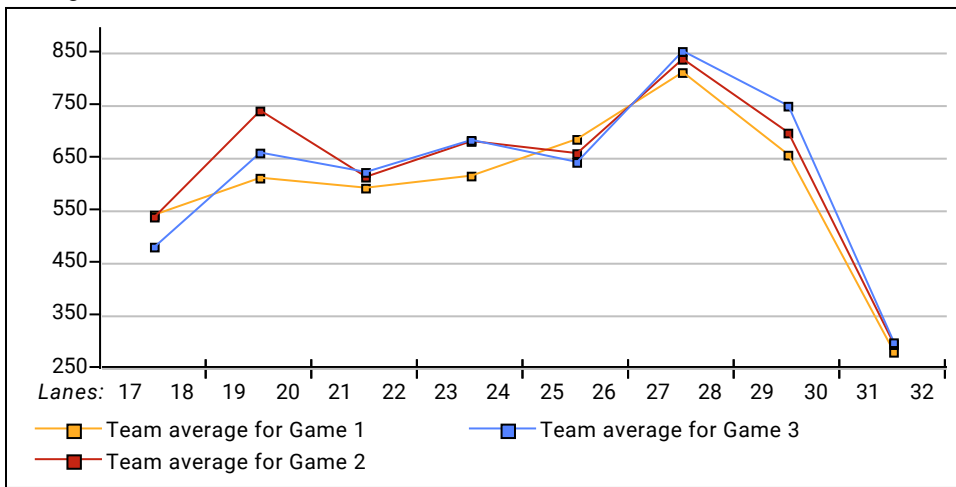

Average of Scores for Each Game