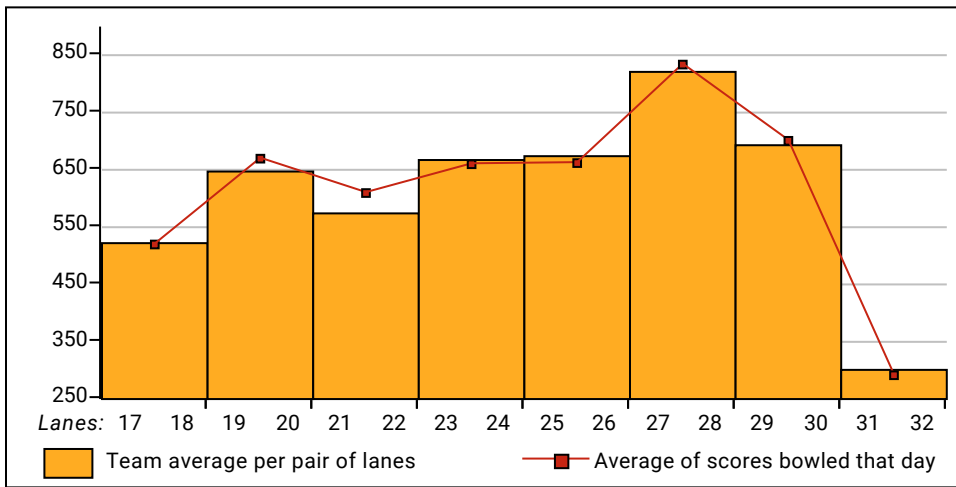

Team Average vs Avg of Scores