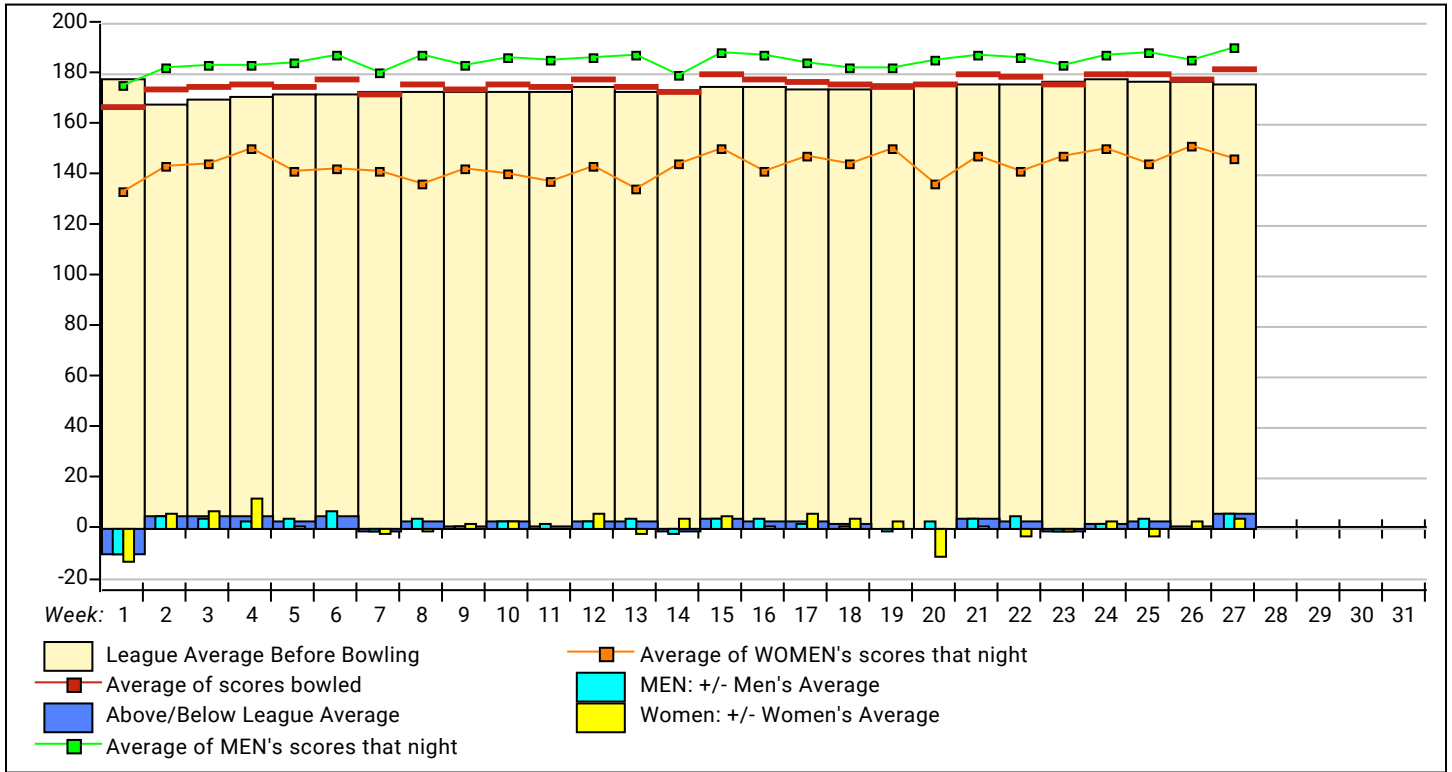

High Avg	
Men		223.81	JASON MONEER
		222.37	MICHAEL JONES
		220.31	JOSH WITTKAMP

		High Avg	
Women		177.55	JAIDEN JOHNSTON
		174.57	CATHY MCCASLIN
		164.72	NIKI FERRIS

League Average Week-by-Week

Last Week's Top Scores

Men	Scratch Series	708	JASON MONEER	690	FRANK WITTKAMP	686	JOSH WITTKAMP
	Scratch Game	270	TIM BROCK	262	CHAS ILIFF	259	DAN STRATTON
Women	Scratch Series	563	HOLLIE JOHNSTON	507	JAIDEN JOHNSTON	490	BETH HILL
	Scratch Game	190	JEN FARLEY	189	SUE CLAY	168	ALEXIS PATTERSON