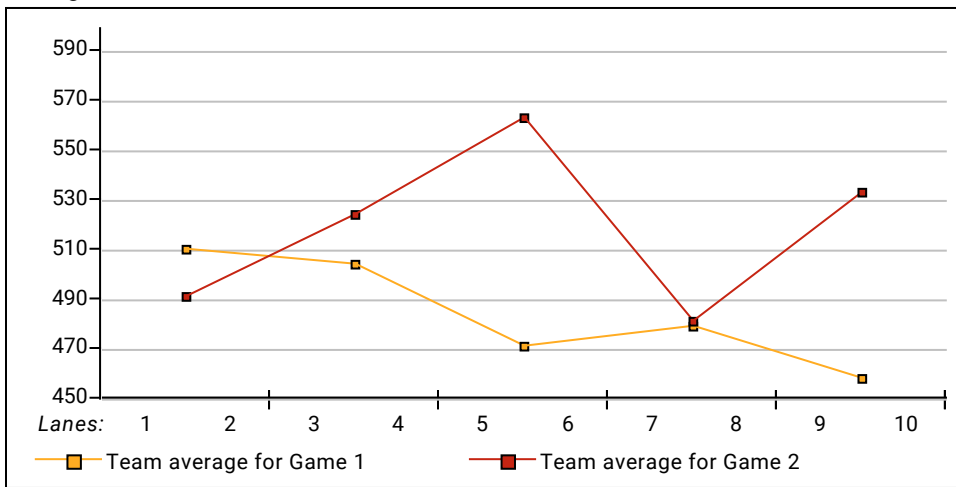

Average of Scores for Each Game