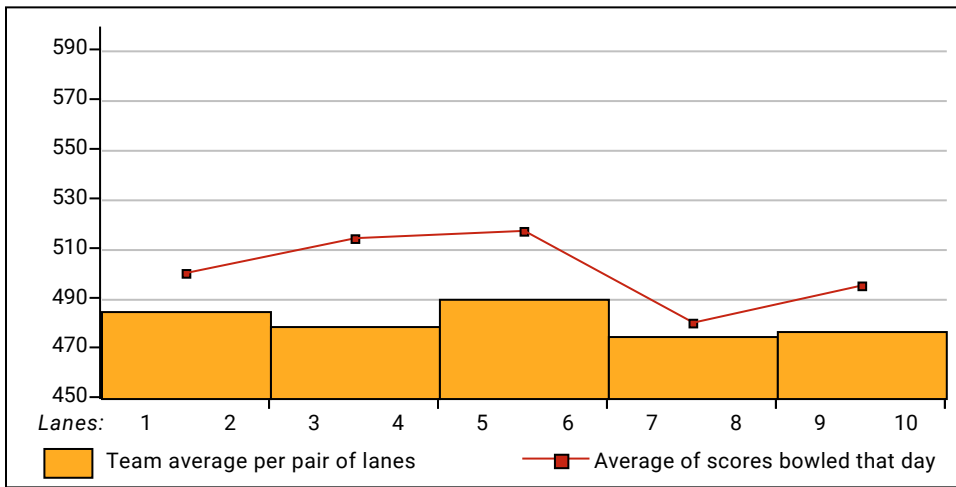

Team Average vs Avg of Scores