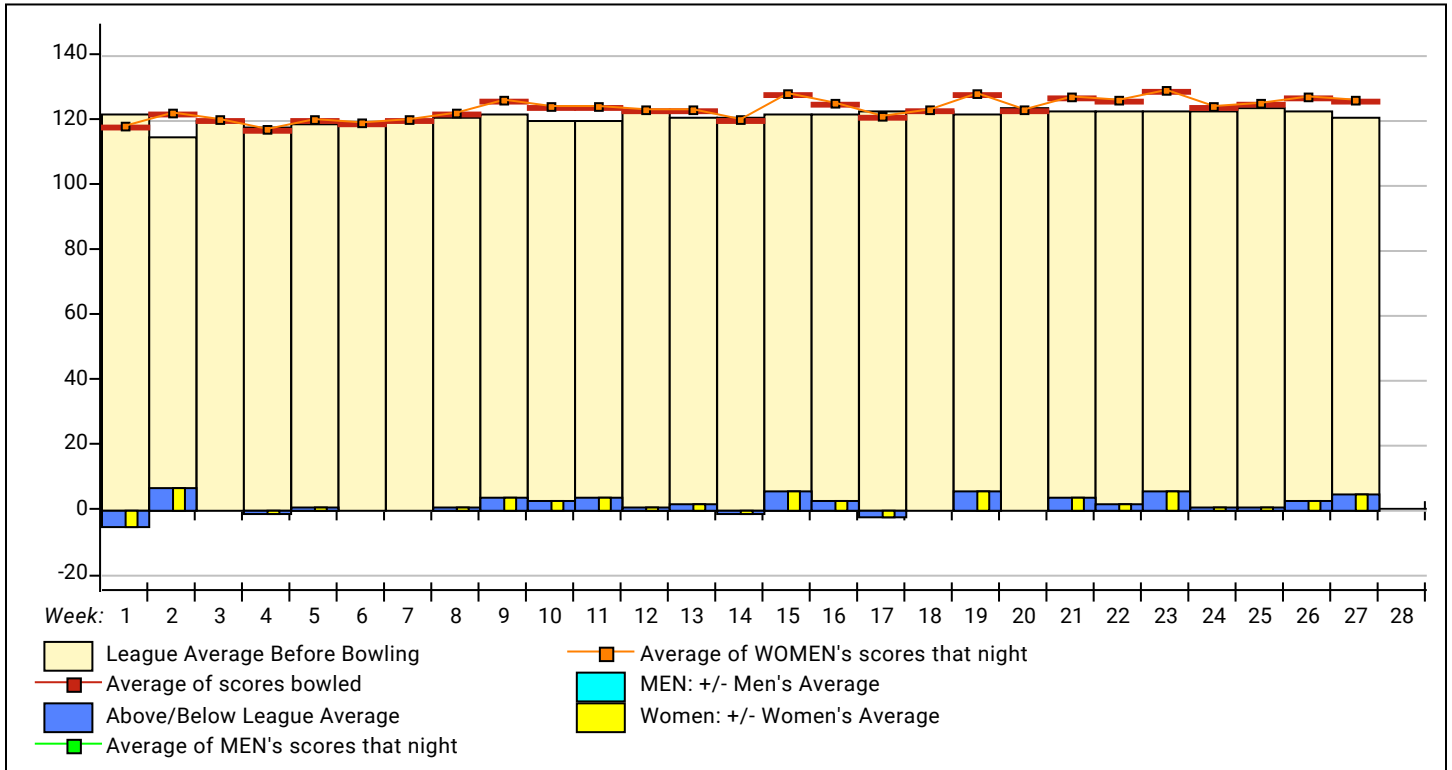

League Average Week-by-Week

This Week's Statistics

	<u>Women</u>
How many people bowled	39
Number of games bowled	78
Actual average of week's scores	125.68
How many games above average	43
How many games below average	33
Pins above/below average per game	5.50
How many people raised average	24
by this amount	0.84
How many people went down	15
by this amount	-0.36
League average before bowling	120.74
League average after bowling	121.12
Change in league average	0.38