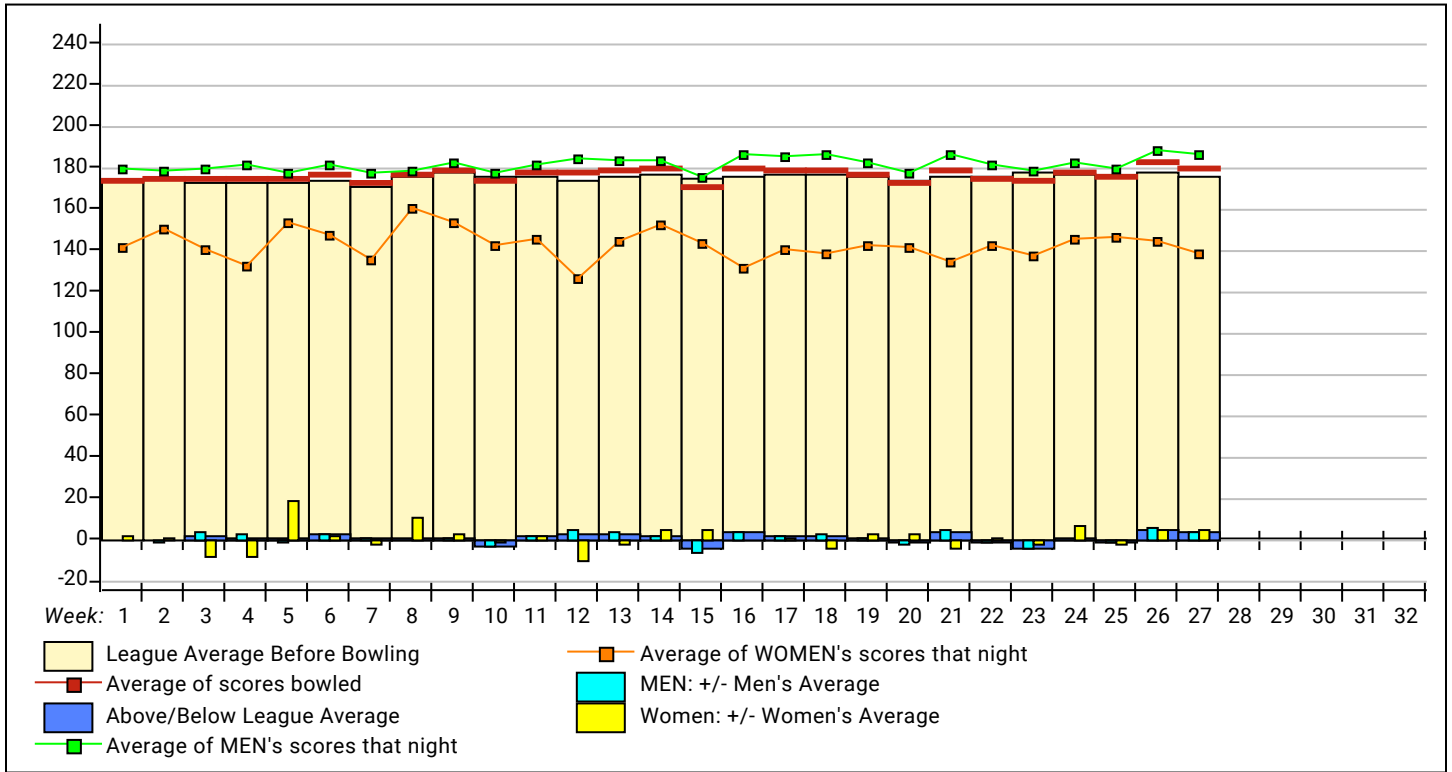

Bloomsburg Merchants Lg

Monday 6:00 pm

Lanes 1 - 14

Name	Pins	Gms	Avg HDCP	
13 - OCD Overland Lane 2 HDCP=376 Avg=674				
Carol E. Roberts	10314	75	137	73
Laurie Wahl	1364	18	75	135
Zach Steinruck	6678	74	90	120
Tyler J. Allen	14238	81	175	35
Jason Craig	14816	75	197	13
Jeffrey G. Pope	0	0	bk131	79
Sean Bechtel	3009	27	111	99
Hillary M. Hack	225	3	75	135
Maddy Steinruck	597	6	99	111
Brenda Steinruck	329	3	109	101

Name	Pins	Gms	Avg HDCP	
14 - BYE Lane 13 HDCP=0 Avg=0				

Temporary Substitutes

Name	Pins	Gms	Avg	Book Avg
John N. Adubato	0	0	0	---
Steve K. Alford	6573	33	199	210
mark baker	0	0	0	---
rick F. bardo	0	0	0	---
Mark A. Barnes	0	0	0	---
Forrest L. Bartholomew	0	0	0	---
Joshua A. Bartlett	0	0	0	---
bill R. bingaman	0	0	0	---
Jordan M. Bingaman	9736	54	180	183
Karlea A. Bingaman	1556	9	172	---
Sydnee Borem	644	6	107	---
Clint Carr	417	3	139	---
Dan A. Chapin	0	0	0	---
Hugh C. Coates	0	0	bk176	176
Chase Conner	0	0	0	---
Ellen Craig	0	0	bk150	150
John Craig	0	0	bk163	163
Jason E. Crawford	695	3	bk212	212
ethan T. cunningham	0	0	0	---
gerald day	0	0	0	---
stephen day	0	0	0	---
Jasyn C. Frey	0	0	0	---
Dustin Hartzel	0	0	0	---
Mark A. Haught	0	0	0	---
Jeremy Hayes	0	0	0	---
melvin W. helwig	0	0	0	---
Dan N. Hendrix	0	0	0	---
Chuck Humphrey	0	0	0	---
Daniel R. Johnson	1551	9	172	---
Shannon A. Johnson	0	0	0	---
William C. Johnson Jr	0	0	bk155	155
Robert Kester	0	0	0	---
dan kile	0	0	0	---
Chris D. King	0	0	0	---
Mike Krause	0	0	0	---
jamie kulaga	0	0	0	---
Dave L. Lockard	0	0	0	---

Name	Pins	Gms	Avg	Book Avg
Nate L. Lubeski	0	0	0	---
Marc A. Maset	0	0	0	---
John T. May	0	0	0	---
Eric Mayernick	456	3	152	---
Darrel S. McKee	0	0	0	---
Steve A. Miller	546	3	182	---
Scott Neuhard	0	0	0	---
Donald Oviatt	0	0	bk173	173
Lori Oviatt	0	0	bk103	103
angel L. patton	0	0	0	---
april L. patton	0	0	0	---
Erika Price	0	0	0	---
matt D. price	0	0	0	---
mitch ridall	0	0	0	---
Josh Ruth	1557	12	129	---
Al Sarnoski	0	0	0	---
Aaron Seely	0	0	0	---
Larry L. Seward	0	0	0	---
fred shotwell	0	0	0	---
billy shultz	0	0	0	---
Jared Shuman	0	0	0	---
Garrett Simpson	5019	24	209	---
John A. Sivo	0	0	bk148	148
Breanna L. Slusser	0	0	0	---
Matt Stackhouse	336	3	112	---
Dennis E. stahl	0	0	0	---
alex J. talanca	0	0	0	---
George K. Underwood	0	0	0	---
William A. Vezendy	0	0	0	---
Tom Vought	0	0	0	---
George Walters	0	0	0	---
Jim Walters	0	0	0	---
Emily Wolfe	0	0	0	---
Eric M. Wolfe	0	0	0	---
Kim A. Wolfe	0	0	0	---
Ryan B. Wright	0	0	0	---

League Average Week-by-Week

** Last Week's High Scores for Immediate Release **