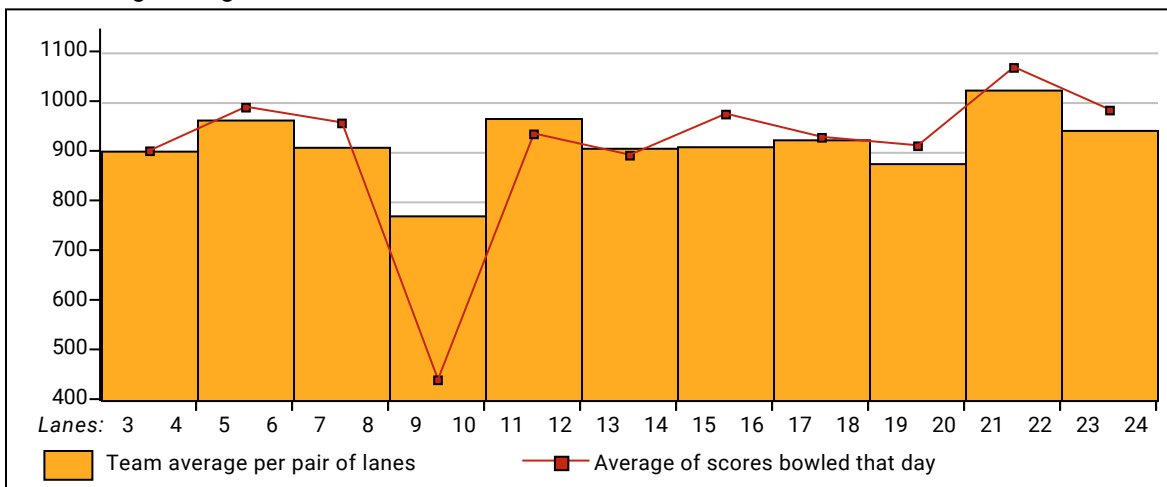

Team Average vs Avg of Scores