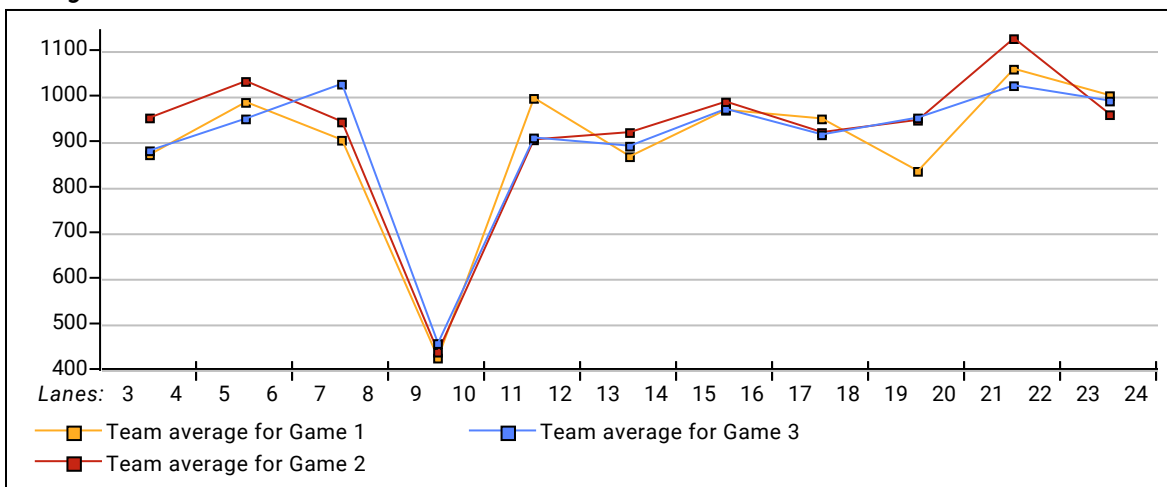

Average of Scores for Each Game