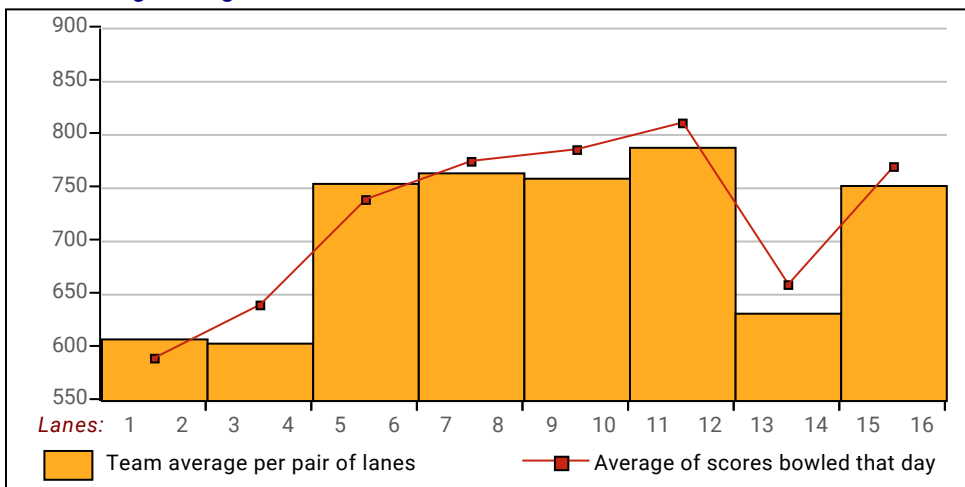

Team Average vs Avg of Scores