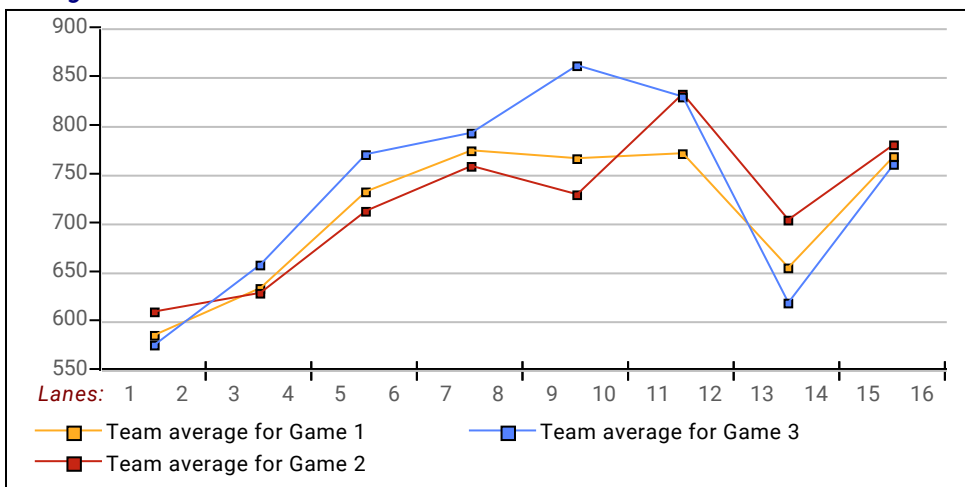

Average of Scores for Each Game