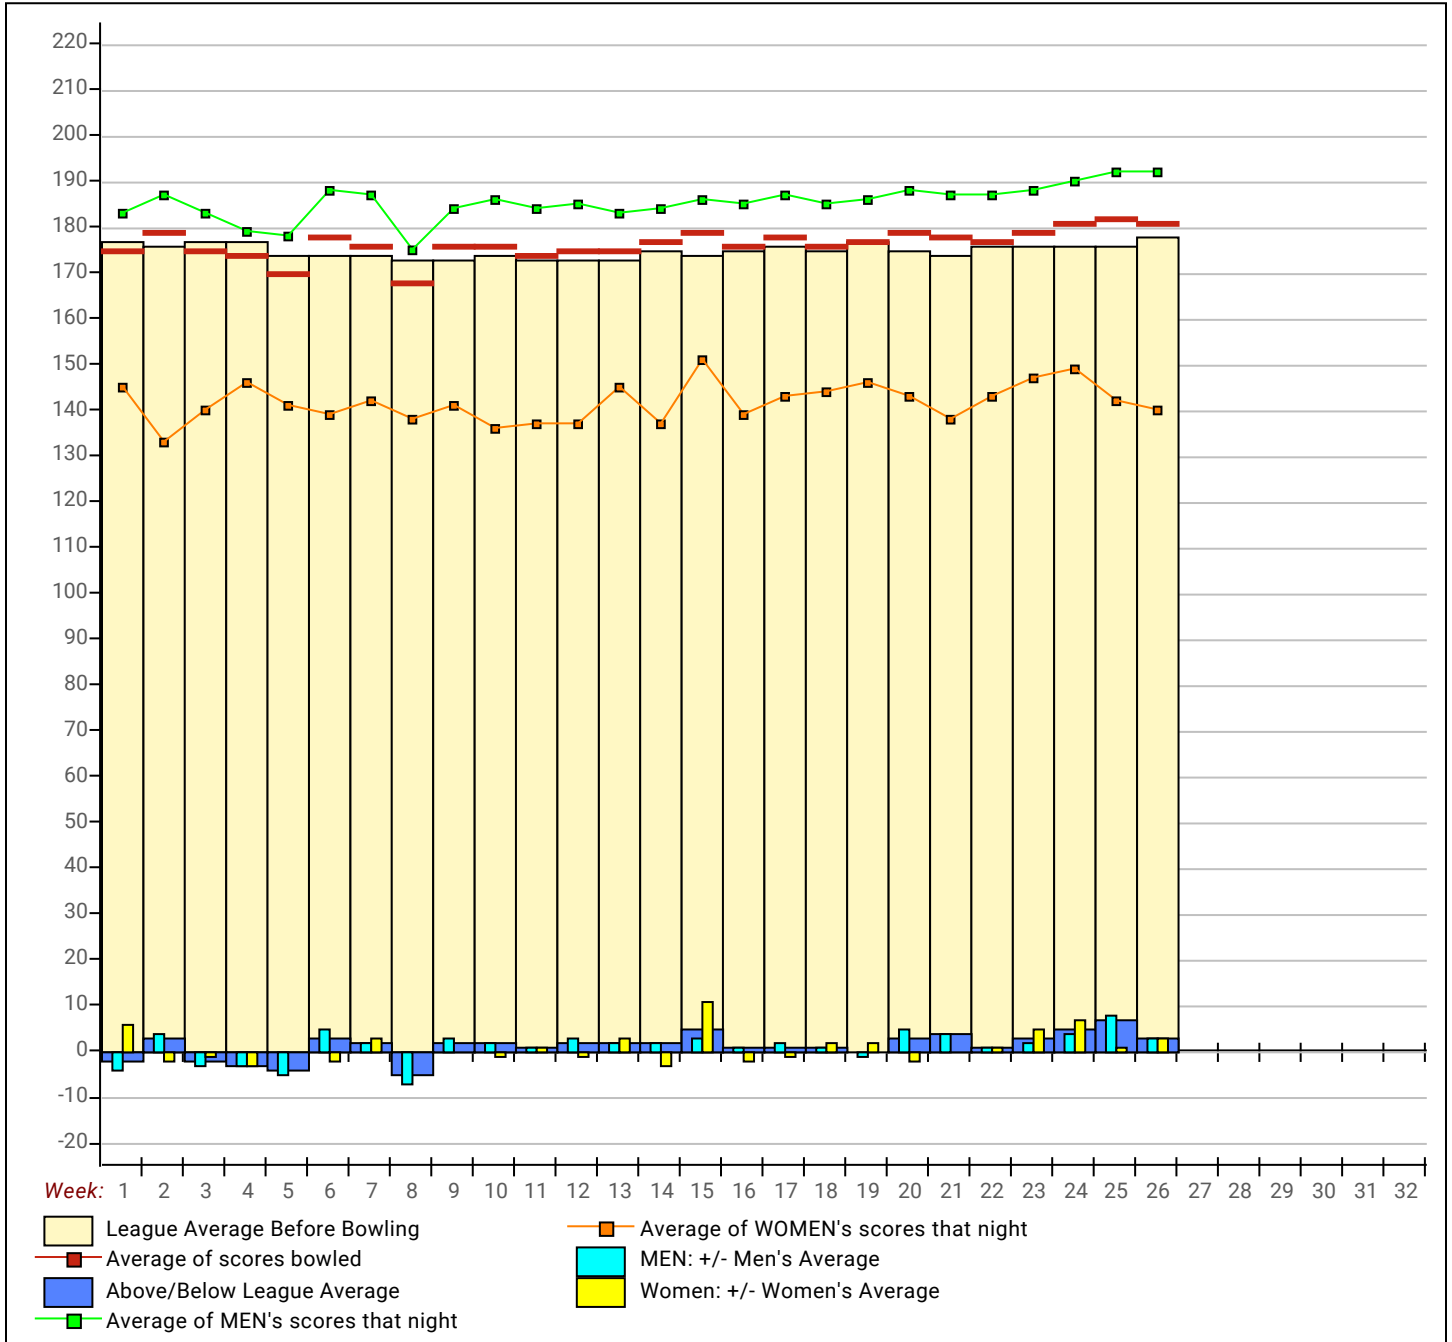

Name	True			HDCP High HDCP High HDCP To Raise To Drop										Most Improved																
	AverageHDCP	Pins	Gms	-1-	-2-	-3-	Total	Total	Game	Game	Sers	Sers	Avg +1	Avg -1	250's	700's	Avg	+/-												
16 - Alley Gators Lane 16	HDCP=311 Avg=552																													
James Gatzke	172.33	47	3619	21															0	0	252	309	590	746	533	508	1	--		
Maureen Zakatansty	122.00	92	4392	36	111	108	159	378	657	170	263	406	693	405	365	--	--													
Sophie Roeske	109.75	104	6914	63	127	113	121	361	673	151	252	396	708	346	279	--	--	112	-2.25											
Sherrie Biggs	149.13	68	11632	78	178	179	173	530	737	203	274	541	751	518	436	--	--	138	+11.13											
John Zakutanski	124.13	90	2979	24															0	0	186	285	429	726	396	368	--	--		
Eric Piscione	141.68	75	8501	60															0	0	185	262	478	706	445	381	--	--	141	+0.68
Samantha Fleck	129.00	86	387	3															0	0	144	230	387	645	393	386	--	--		
Beth Bowker	115.20	99	1728	15	108	104	151	363	663	157	260	363	663	360	341	--	--													

League Average Week-by-Week