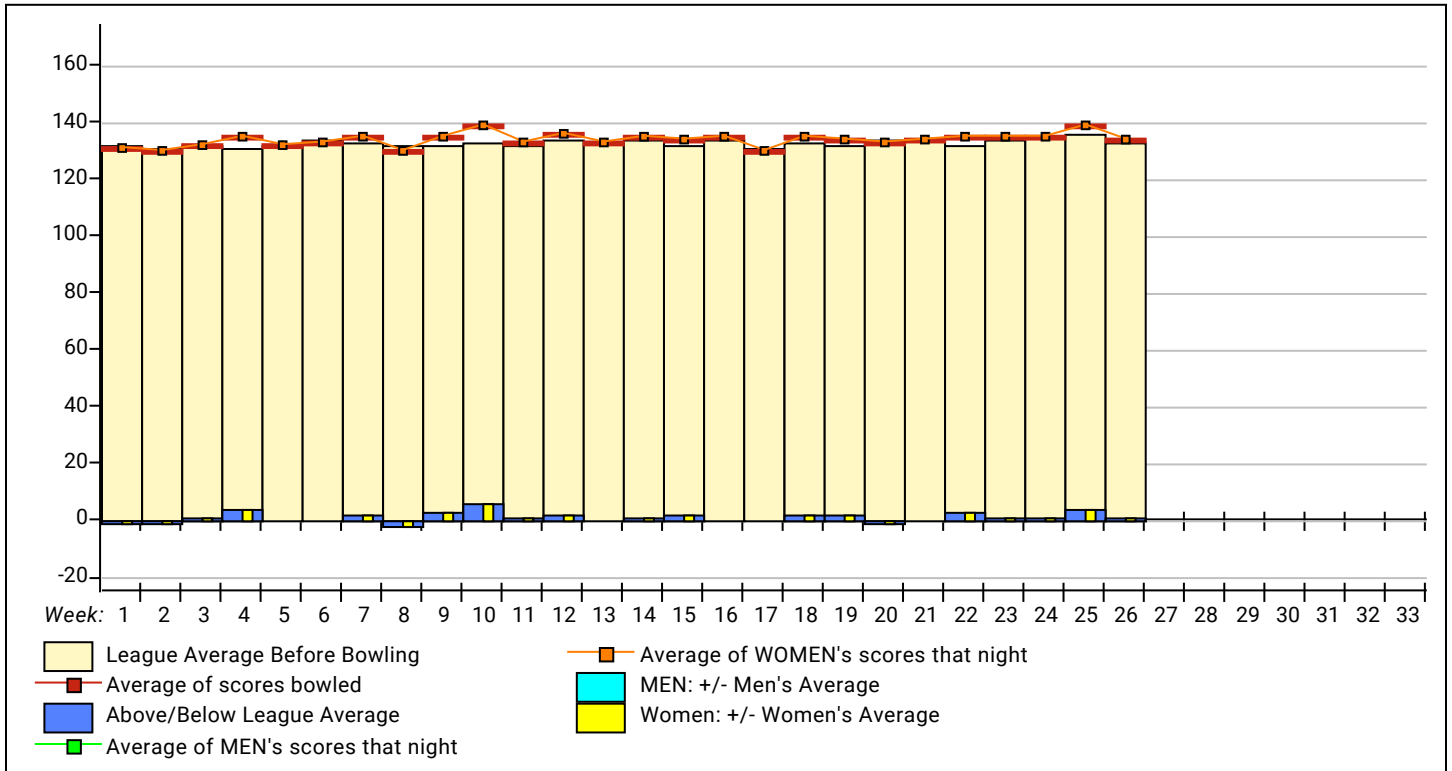

Lane Assignments

	3-4	5-6	7-8	9-10	11-12	13-14	15-16	1-2
Today	8-10	16-13	6-11	15-7	1-12	4-2	9-14	5-3
Next Week	2-13	6-8	1-9	12-14	10-11	15-5	3-7	4-16

Ladies Major 2023-24

Monday 5:55 pm

Al-Mar Lanes

Lanes 1 - 16

League Average Week-by-Week

Monday 5:55 pm

Al-Mar Lanes

Lanes 1 - 16

This Week's Statistics

	<u>Women</u>
How many people bowled	72
Number of games bowled	215
Actual average of week's scores	134.37
How many games above average	107
How many games below average	104
Pins above/below average per game	1.93
How many people raised average	37
by this amount	0.66
How many people went down	35
by this amount	-0.50
League average before bowling	132.88
League average after bowling	132.98
Change in league average	0.10
800s	--
775s	--
750s	--
725s	--
700s	--
675s	--
650s	1
625s	--
600s	1
575s	1
550s	2
525s	1
500s	2
475s	1
450s	7
425s	8
400s	7
below 400	41
300s	--
275s	--
250s	2
225s	--
200s	6
175s	13
150s	33
125s	75
100s	66
below 100	20