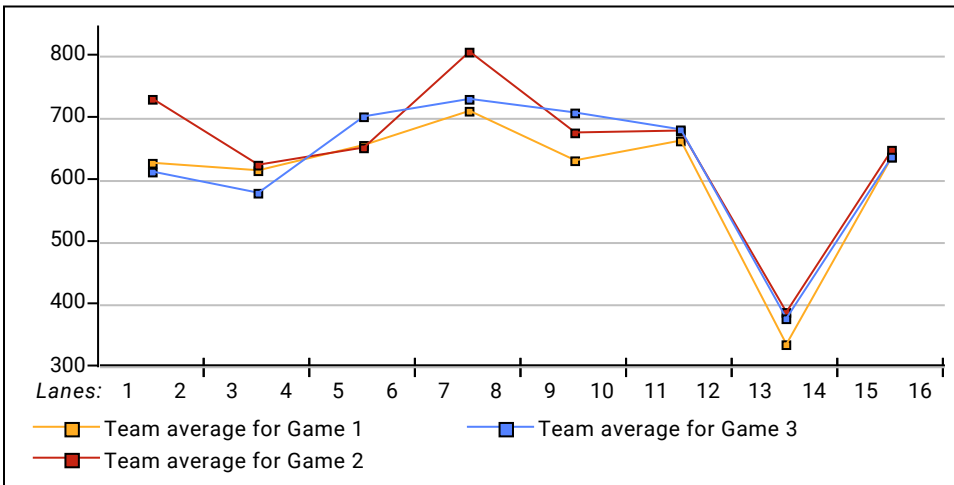

Average of Scores for Each Game