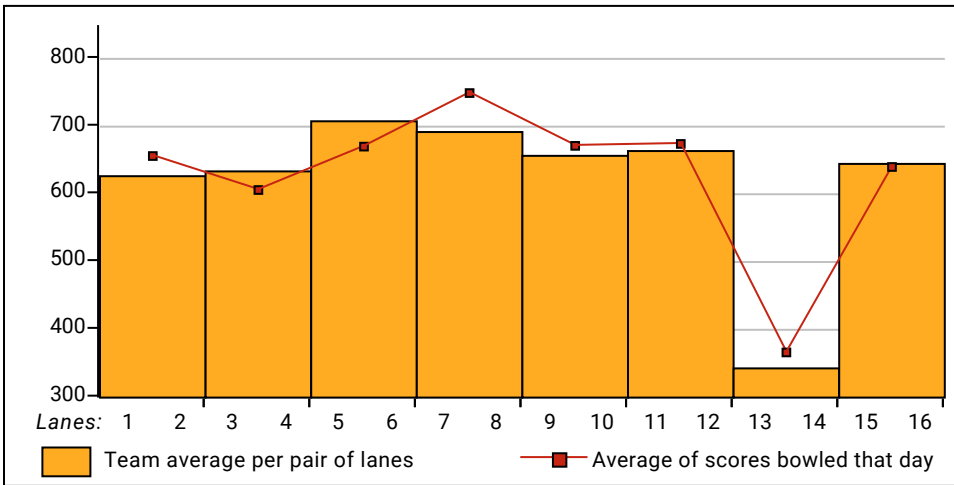

Team Average vs Avg of Scores