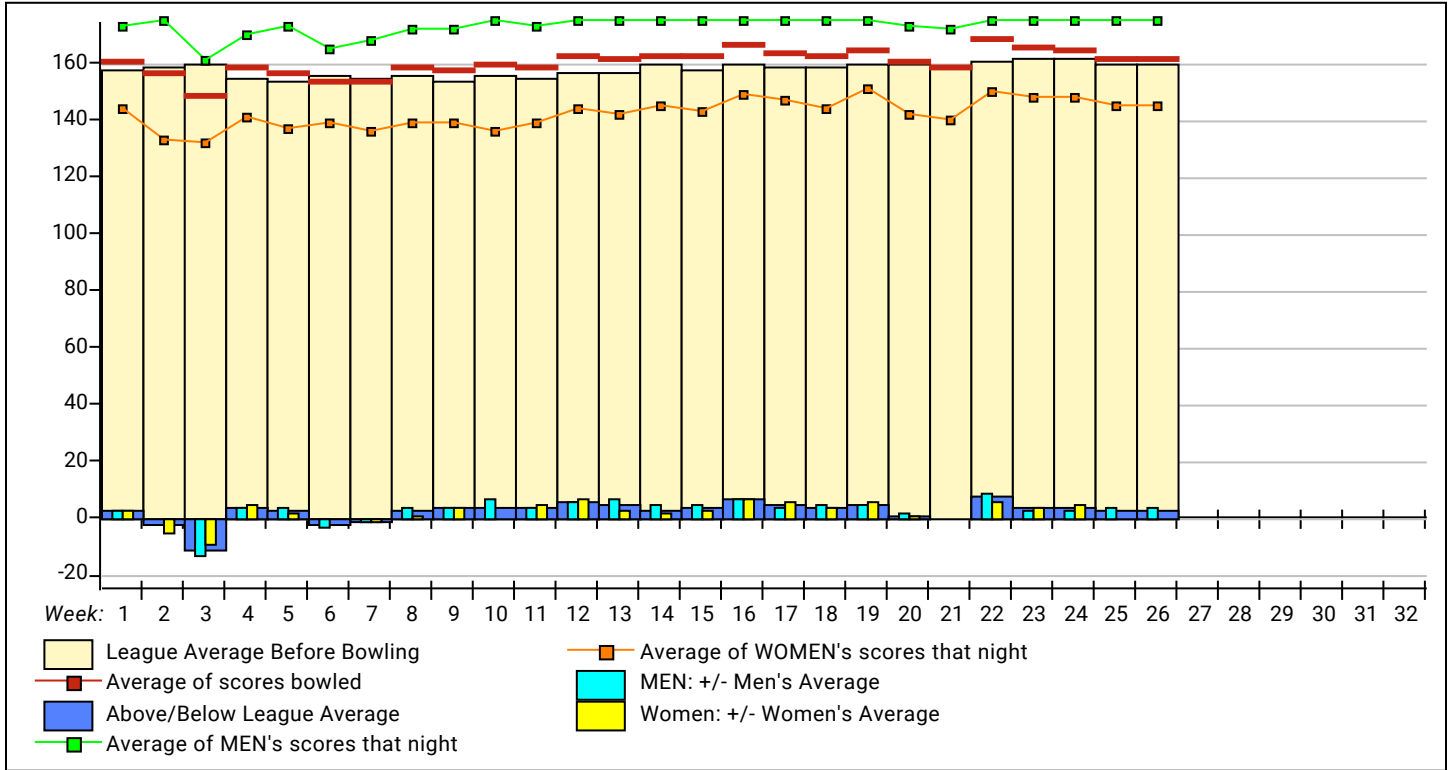

League Average Week-by-Week

Team Standings

Place	#	Team Name	%Won	Points Won	Points Lost	UnEarned Points	Y-T-D % WON	Year-To-Date WON	Y-T-D LOST	Games Won	Scratch Pins	Pins + HDCP
1	12	Ma's Gang	85.7	36	6		56.0	102	80	15	60829	84265
2	16	Gutter Rats	81.0	34	8		54.4	99	83	15	42110	84296
3	3	DK-DC	73.8	31	11		61.0	111	71	13	64907	85278
4	8	2 Chicks 3 Prick	66.7	28	14		61.0	111	71	12	70291	85042
5	17	Outlaws	61.9	26	16		67.0	122	60	11	64682	85502
6	11	Here for the Bee	61.9	26	16		47.0	85½	96½	10½	53283	79965
7	5	Dauntless	57.1	24	18	2	50.5	92	90	10	68540	85274
8	15	Special Forces	57.1	24	18		55.5	101	81	10	65247	84951
9	9	Lyle's Minions	50.0	21	21		44.5	81	101	9	64147	84277
10	14	Young Guns	50.0	21	21		46.7	85	97	9	55783	84259
11	1	D & J Marketing	42.9	18	24		58.5	106½	75½	8	79561	85681
12	10	Crazy Bunch	42.9	18	24	2	44.5	81	101	8½	47484	82287
13	13	Remax	40.5	17	25		63.7	116	66	7	71917	85651
14	4	Five Pins	38.1	16	26		42.9	78	104	7	58489	83983
15	6	Train Wreck	31.0	13	29		44.0	80	102	6	60673	83797
16	2	Where's Dave	26.2	11	31		50.0	91	91	5	68012	85271
17	7	We've Been Frame	23.8	10	32		36.3	66	116	4	53985	73305