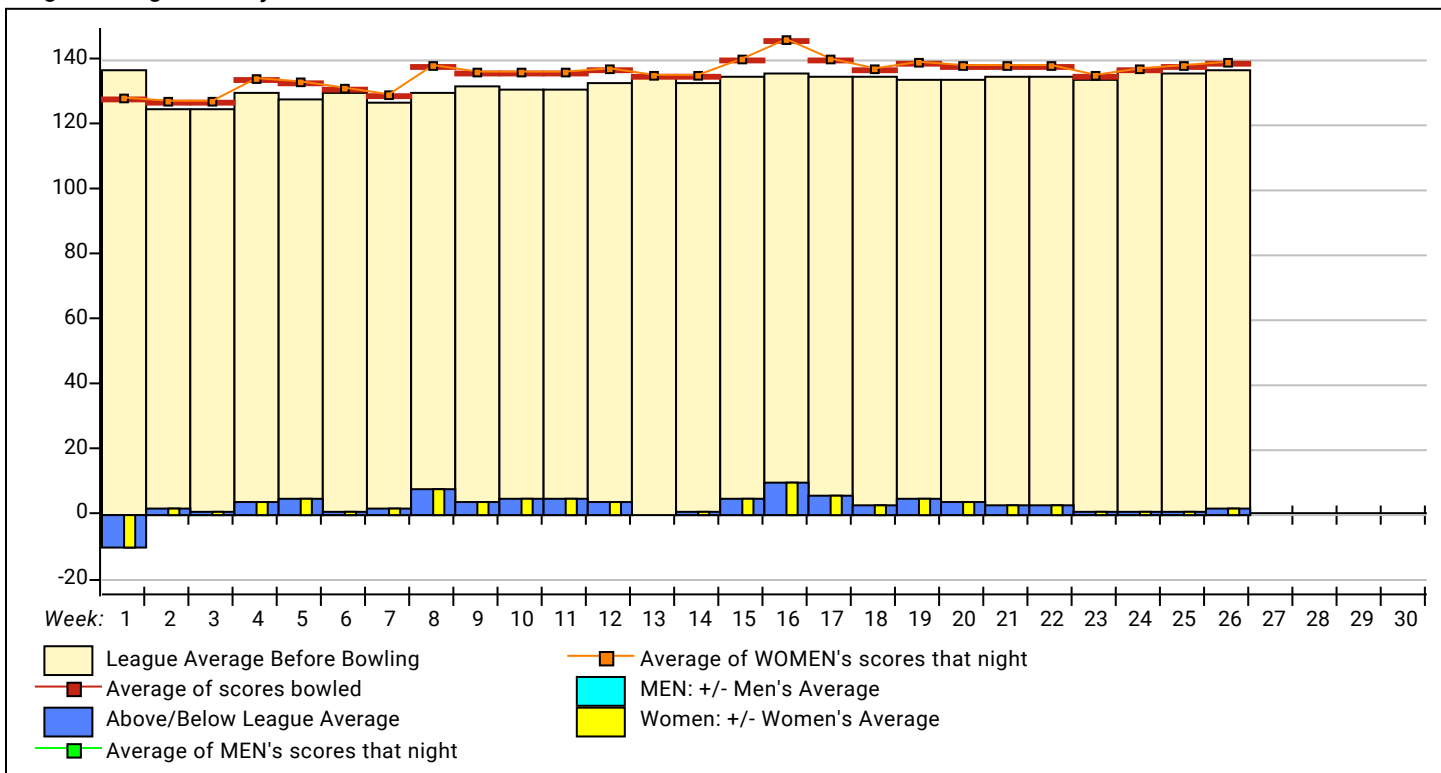

Monday 12:40 pm

Pat Tarsio Lanes

Lanes 3 - 14

League Average Week-by-Week

Team Rosters

Name	Pins	Gms	Avg	Name	Pins	Gms	Avg
1 - PIED PIPER PEST Lane 11 HDCP=80 Avg=465				2 - BOWLING BELLES Lane 8 HDCP=122 Avg=421			
Helen Williams	10801	72	150	Betsey Komonchak	11214	75	149
Bernadette Sager	10653	75	142	Cindee Rometo	9845	71	138
Lesa Valastro	13046	75	173	Pauline O'Neal	10391	77	134
3 - TIME TO SPARE Lane 10 HDCP=152 Avg=390				4 - GOLDEN GIRLS Lane 6 HDCP=137 Avg=405			
Faye M. Goldstein	7008	57	122	Liz Maher	8511	69	123
Herta Koenig	8802	69	127	Hisako Sasaki	2888	18	160
Cindy Pultz	9788	69	141	Juanita Van Gelder	8479	69	122
5 - ONE IS ENOUGH Lane 13 HDCP=189 Avg=351				6 - CARMELA'S GIRLS Lane 3 HDCP=103 Avg=441			
Theresa A. Brehm	7797	62	125	Donna Celentano	11106	75	148
J'Anna Padmore	8299	72	115	Tammy Eckert	8918	63	141
Angela Vasta	7998	72	111	Susan Navarro	11914	78	152
7 - JOYLYNNANNE Lane 4 HDCP=146 Avg=396				8 - THE RETURNS Lane 7 HDCP=165 Avg=376			
JoyAnne Lyons	10318	72	143	Neva Morales	8508	69	123
Marie Regino	8160	72	113	Rosetta Davis	10095	78	129
Diane Smith	8414	60	140	Messa Porter	9735	78	124
9 - 3 BLONDES Lane 9 HDCP=89 Avg=456				10 - SPARE US Lane 12 HDCP=121 Avg=422			
Anna Farish	10056	69	145	Jeannie O'Connor	10136	69	146
Karen Stellwag	11500	75	153	Margaret Jonasch	7956	63	126
Colleen Gallegro	10456	66	158	Kara Diaz	11118	74	150
11 - GIRL POWER Lane 5 HDCP=198 Avg=341				12 - BYE Lane 14 HDCP=0 Avg=0			
Isabella Lyman	8796	72	122				
Natalya Camacho	7316	66	110				
Sara Bock	6254	57	109				

Temporary Substitutes