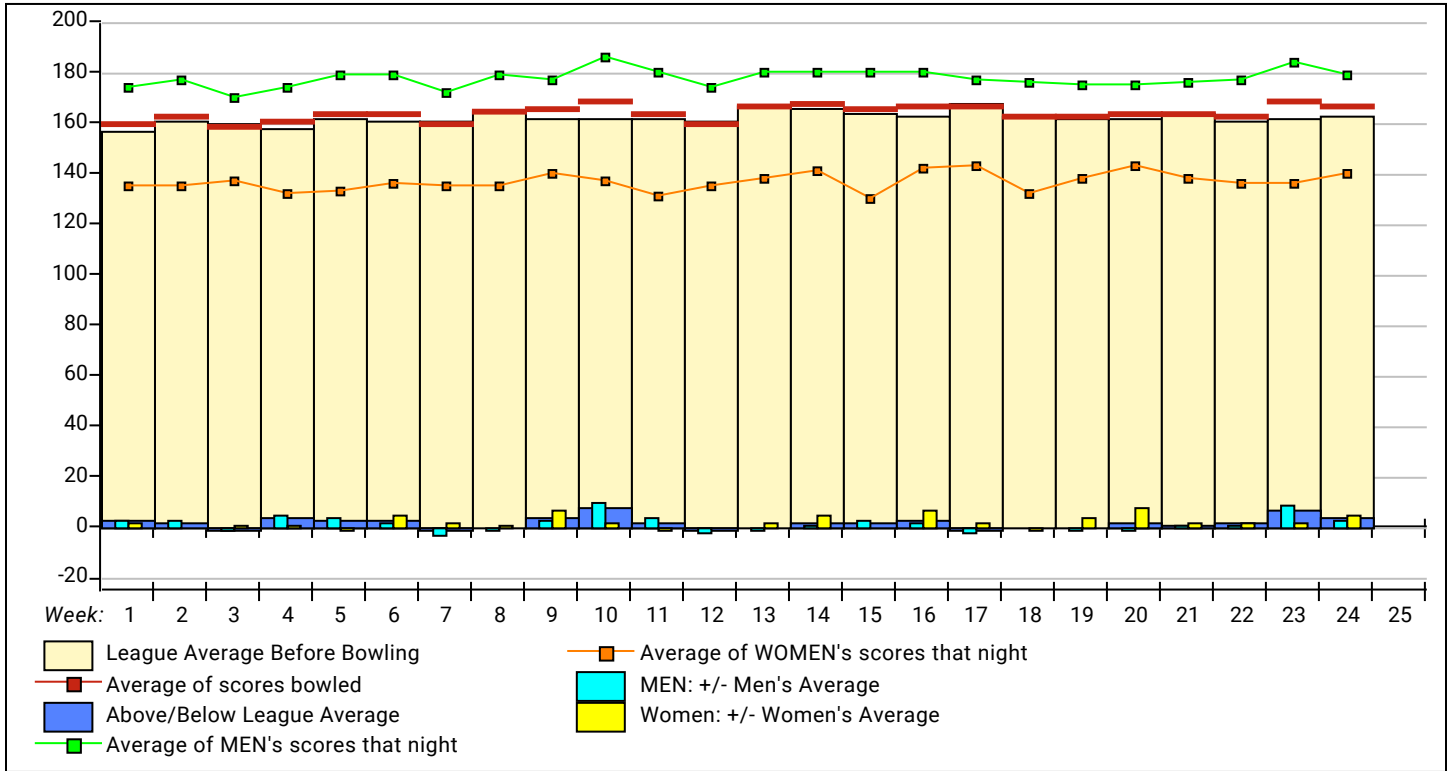

## Leisure Lanes

Lanes 1 - 24

\*\*\* Have FUN! No points awarded this week! \*\*\*

USBC Certification:

League Average Week-by-Week

### Team Standings

Place	#	Team Name	%Won	Points Won	Points Lost	UnEarned Points	Y-T-D % WON	Year-To-Date WON	Y-T-D LOST	Games Won	Scratch Pins	Pins + HDCP
1	3	Team 3	67.7	130	62		67.7	130	62	48	38405	43589
2	15	Brown Eyed Girls	65.6	126	66		65.6	126	66	45	39124	43465
3	17	Team Illini	62.5	120	72		62.5	120	72	44	38619	42912
4	1	Beasty Boys	62.0	119	73		62.0	119	73	44½	43404	43674
5	13	The Bike Rack	60.4	116	76		60.4	116	76	44	39530	43034
6	2	THE DALTON GANG	59.4	114	78		59.4	114	78	45	39991	43945
7	19	OETZER's	59.4	114	78		59.4	114	78	40	33023	42779
8	7	Santa and Elves	55.2	106	86		55.2	106	86	39	42164	43727
9	11	WAPSI TIGERS	52.1	100	92		52.1	100	92	37	33560	42896
10	9	Circle Tap	51.0	98	94	8	51.0	98	94	36	39841	42757
11	4	330 CNC RACING	50.0	96	96		50.0	96	96	36	30597	41861
12	20	DIRTY SHIVE-N-TH	50.0	96	96		50.0	96	96	36	35898	41328
13	6	J.F. Young	49.0	94	98		49.0	94	98	36	40869	43200
14	12	MALONEYS PUB	47.9	92	100		47.9	92	100	34	36464	42509
15	10	One Short	46.4	89	103		46.4	89	103	34½	34967	42980
16	8	Heartland Estate	45.8	88	104		45.8	88	104	34	35933	42581
17	22	Cra Cra & The De	45.8	88	104		45.8	88	104	35	31200	42285
18	14	Small Town	45.8	88	104		45.8	88	104	32	26153	40241
19	5	Team Miller Lite	45.3	87	105		45.3	87	105	33½	36573	42930
20	21	Jimmie O's	41.7	80	112		41.7	80	112	31	37596	42438
21	23	It's Not That Ha	38.5	74	118		38.5	74	118	29	25996	42076
22	18	Just Us 3	38.0	73	119		38.0	73	119	27½	30294	41622