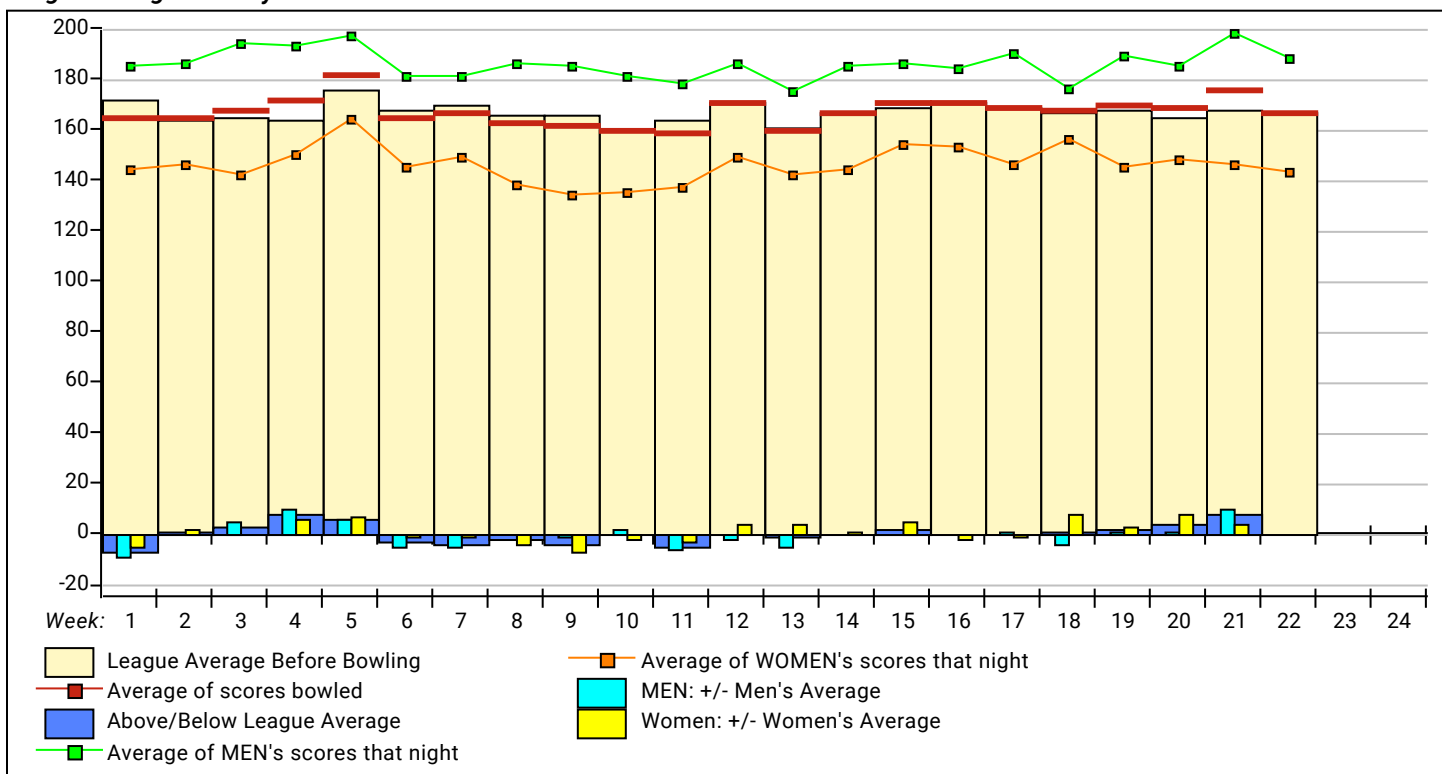

Saturday 7:00 pm

Rose Bowl

Lanes 15 - 26

USBC Certification:

League Average Week-by-Week

Team Standings

Place	#	Team Name	%Won	Points Won	Points Lost	UnEarned Points	Y-T-D % WON	Year-To-Date WON	Y-T-D LOST	Games Won	Scratch Pins	Pins + HDCP
1	2	FRYES & WEGGS	67.5	54	26		56.3	99	77	21	43452	58761
2	9	THE SHEET SQUAD	63.8	51	29		57.4	101	75	19	39819	58371
3	3	JABBER JAWERS	62.5	50	30	2	63.6	112	64	18	44242	59404
4	1	TWAT WAFFLES	60.0	48	32	2	54.5	96	80	18	39506	56144
5	6	GLOBAL WIRELESS	57.5	46	34		55.7	98	78	17	43567	58552
6	4	BERLIN'S PRO SHO	46.3	37	43	4	51.7	91	85	13	44207	51872
7	5	FAMILY TRADITION	45.0	36	44		44.3	78	98	14	41263	53494
8	12	VOTED IN	40.0	32	48	14	46.6	82	94	12	53403	59493
9	11	J L FARMS	40.0	32	48	6	34.1	60	116	11	35644	52435
10	8	ET AND KC	35.0	28	52	8	40.3	71	105	11	32534	50363
11	10	BRODERS EXCAVATI	35.0	28	52	2	40.9	72	104	11	30777	47631
12	7	BYE		0	0			0	0	7	0	0

Lane Assignments

	<u>15-16</u>	<u>17-18</u>	<u>19-20</u>	<u>21-22</u>	<u>23-24</u>	<u>25-26</u>	
Today	3- 2	1- 4	5- 6	7- 8	9- 10	11- 12	<i>Manually assigned</i>
Next Week	1- 4	10- 3	6- 12	9- 8	7- 2	11- 5	<i>Manual Assignments</i>

Season High Scores

Scratch Game	966	VOTED IN	934	BERLIN'S PRO SHO	810	FAMILY TRADITION
Scratch Series	2667	VOTED IN	2531	BERLIN'S PRO SHO	2313	FAMILY TRADITION
Handicap Game	1068	BERLIN'S PRO SHO	1057	BRODERS EXCAVATI	1052	VOTED IN
Handicap Series	2946	VOTED IN	2940	FAMILY TRADITION	2939	BERLIN'S PRO SHO