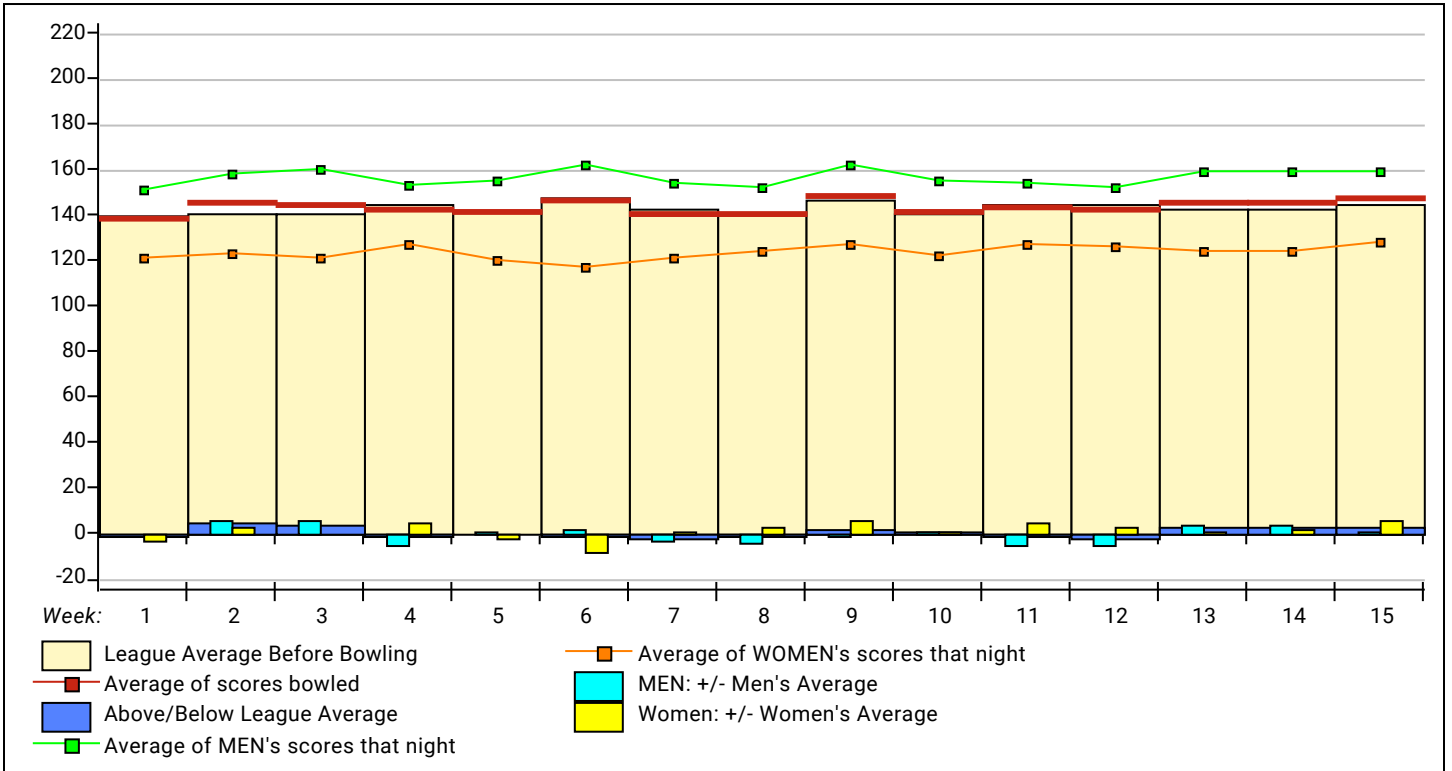

ID #	Name	Pins	Gms	Avg	HDCP
3 - GLORY SEEKERS					
37	Mark Smith	4938	39	126	84
1	Kim Smith	4499	39	115	94
33	Kim Biauce	6324	45	140	72
2	Frank Dotson	9467	45	210	9
5 - 4 OF DEM					
21	Lesa Young	5908	45	131	80
46	Wanda Youngblood	5420	45	120	90
47	Don Youngblood	6579	45	146	66
3	Roger Q. Young	7981	45	177	38
7 - LORDS ARMY					
13	Sheila R. Pippin	5059	39	129	81
15	Ruth Young	6018	45	133	78
14	Bobby L. Pippin	6125	39	157	56
18	Gleen Young	8029	45	178	37

ID #	Name	Pins	Gms	Avg	HDCP
4 - BIBLE BELIEVERS					
8	Jo Montgomery	6524	45	144	68
9	Linda Tower	5723	42	136	75
10	Tim Tower	6895	42	164	50
12	Tom Montgomery	5207	29	179	36
6 - PINPALS					
57	Edward Wilkey	6717	45	149	63
34	Ariel Davis	4758	45	105	103
125	Keith Haycox	5242	39	134	77
32	Chris Furman	4034	36	112	97
8 - SAVING GRACE					
24	Joe Wikey	5389	42	128	82
29	Josh Crabtree	3083	18	171	44
22	Butch Norris	5622	39	144	68
25	Eugene Lawson	6141	45	136	75
19	VACANT	0	0	bk120	90
35	VACANT	0	0	120	90

Temporary Substitutes Division 1: Enter Div Label

Men Division 1: Enter Div Label

Name	Pins	Gms	Avg	HDCP
Bradley C. Boles	0	0	bk162	52
Carl Estep	0	0	0	0
Jarret Groce	1995	12	166	48
Jonathan Hunter	0	0	bk194	23

Name	Pins	Gms	Avg	HDCP
Richard Ledbetter	0	0	0	0
Carl Pippin	0	0	0	0
Jeff Smith	3829	18	212	7
Jeff Whaley Jr	1257	6	209	9

League Average Week-by-Week

View Standings on the Web

Visit LeagueSecretary.com - This league's ID number is 96022
View standings, bowler history, statistics and more. Also check out the Mobile App.
Visit bowl.com - This league's ID number is 35534