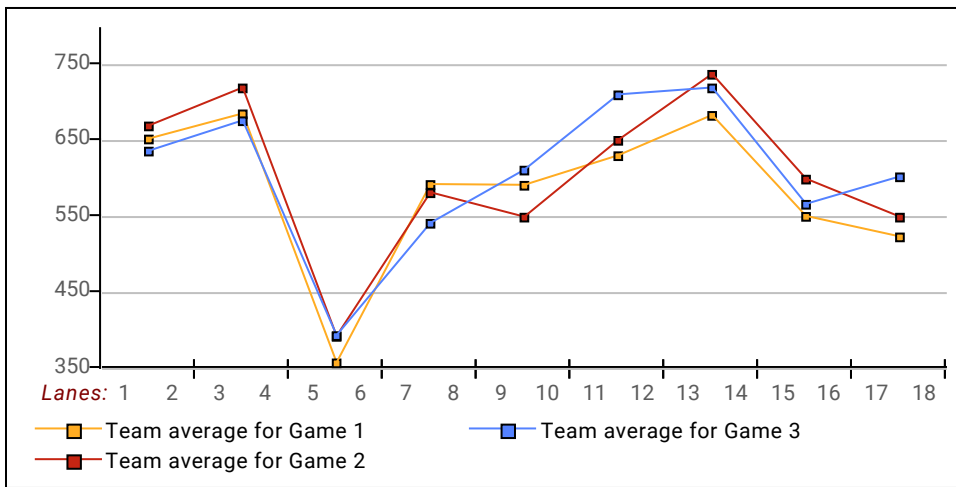

Average of Scores for Each Game