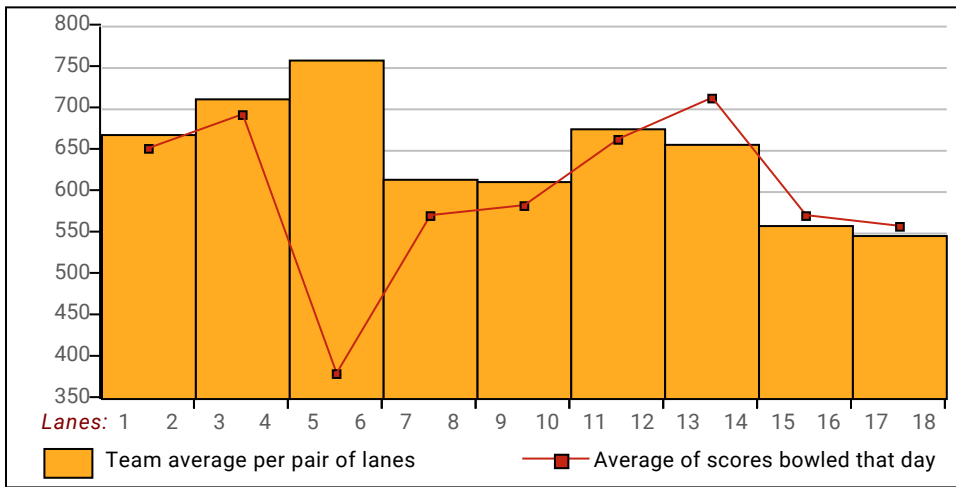

Team Average vs Avg of Scores