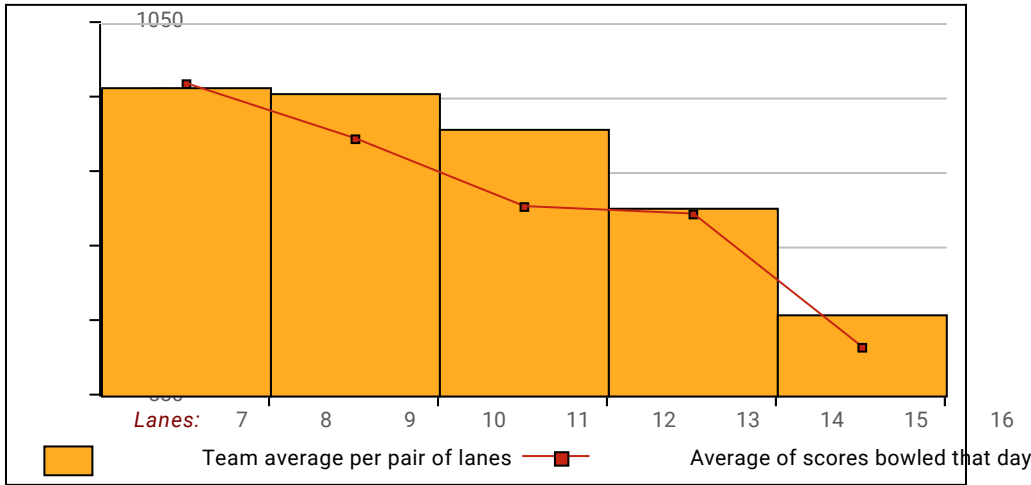

# 23-24 Boys Varsity IHSB Lakeshore Conf.

Tuesday 4:15 pm

12/14/2023 Week 12 of 17

Lanes 7 - 16

**Ray's Lanes**

**\*\*\* Have FUN! No points awarded this week! \*\*\***

**Team Average vs Avg of Scores**

**Average of Scores for Each Game**