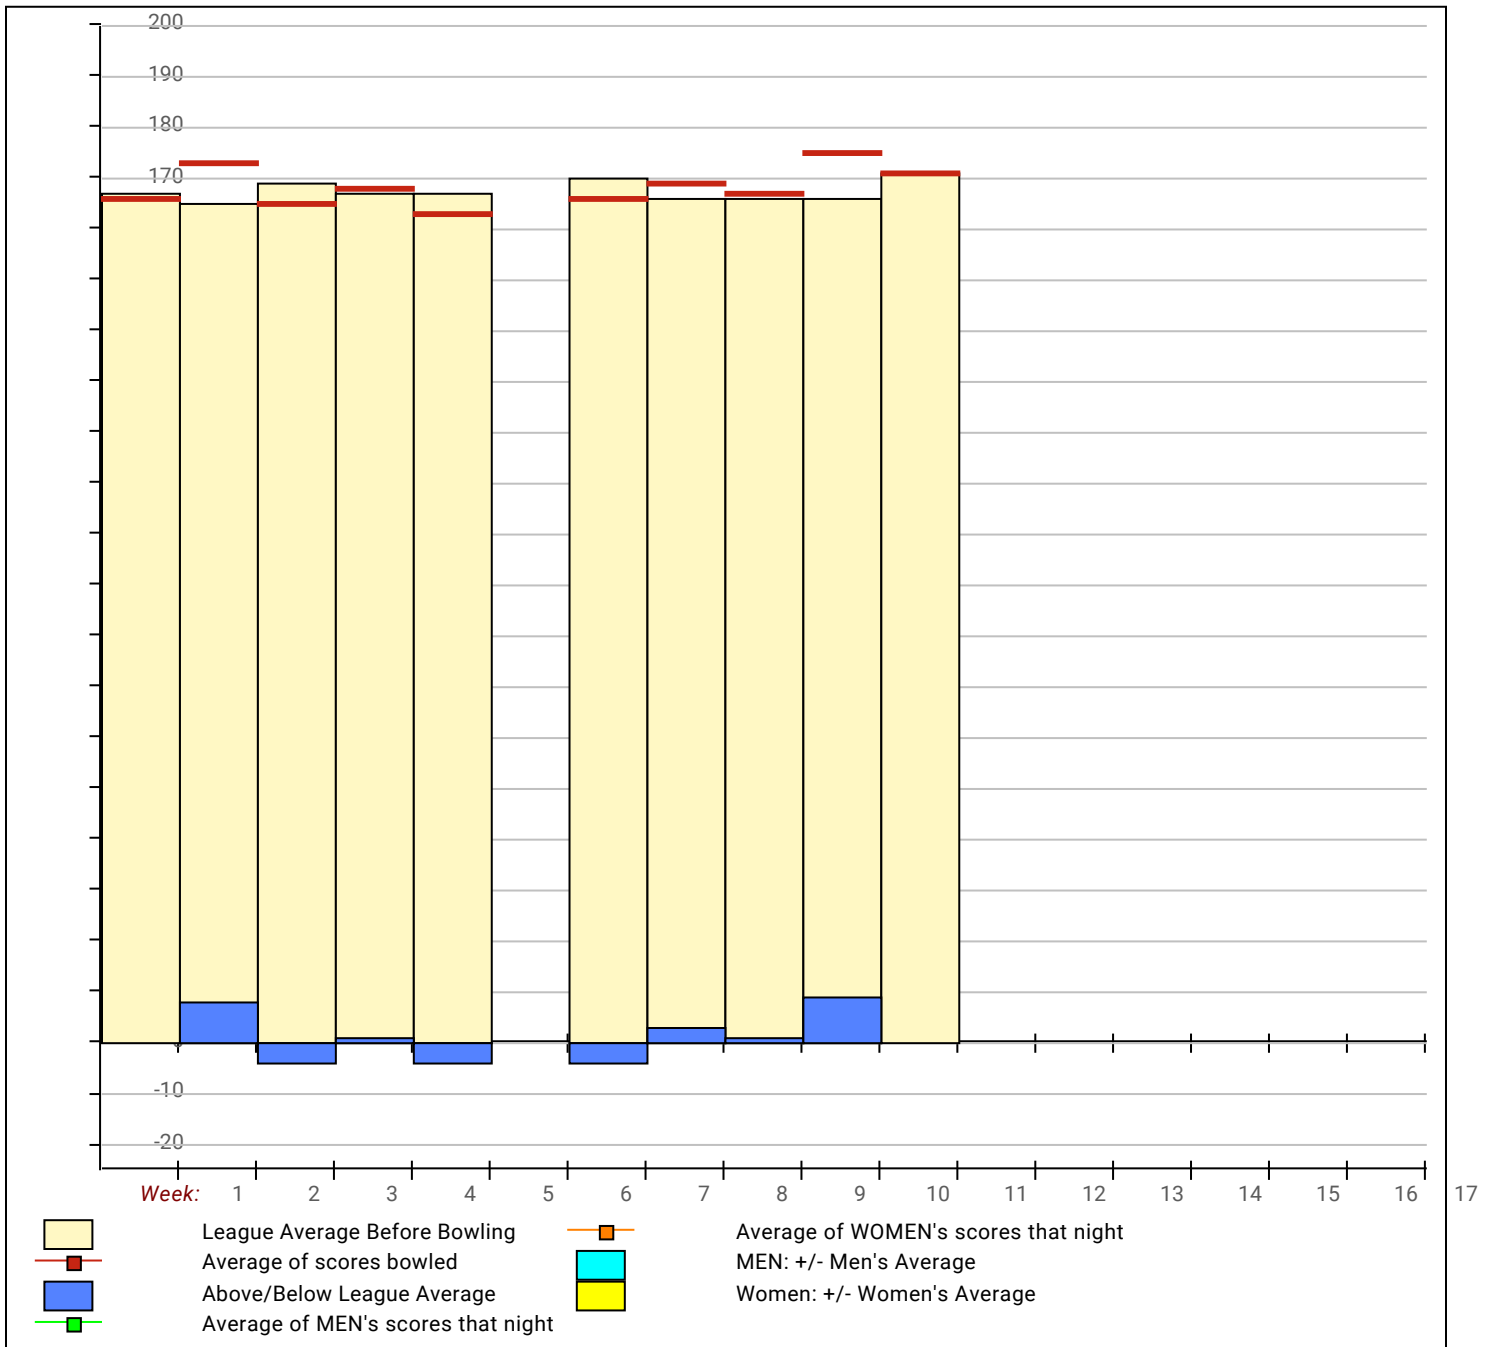

# 23-24 Boys Varsity IHSB Lakeshore Conf.

Tuesday 4:15 pm

12/14/2023 Week 12 of 17

Lanes 7 - 16

**Ray's Lanes**

**\*\*\* Have FUN! No points awarded this week! \*\*\***

**League Average Week-by-Week**