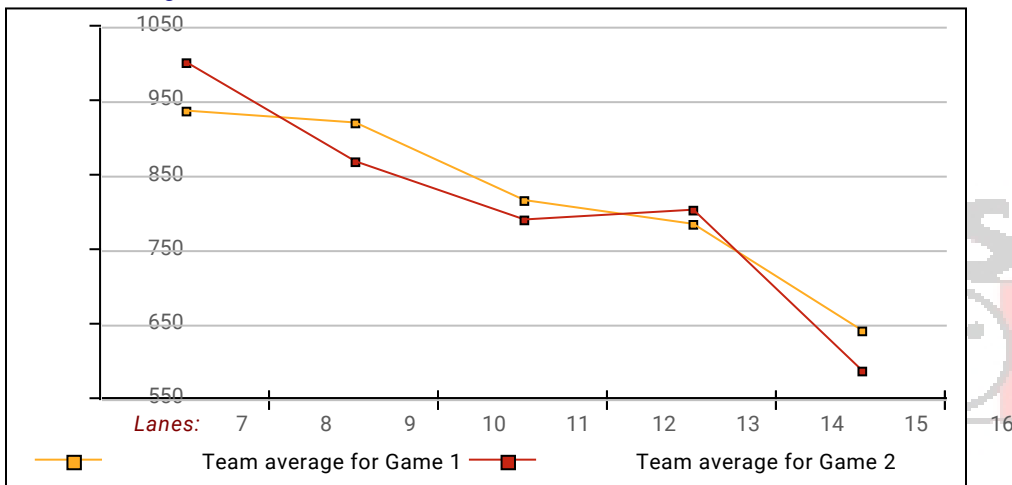

# 23-24 Boys Varsity IHSB Lakeshore Conf.

Tuesday 4:15 pm

12/14/2023 Week 12 of 17

Lanes 7 - 16

**Ray's Lanes**

**\*\*\* Have FUN! No points awarded this week! \*\*\***

**Team Average vs Avg of Scores**

**Average of Scores for Each Game**