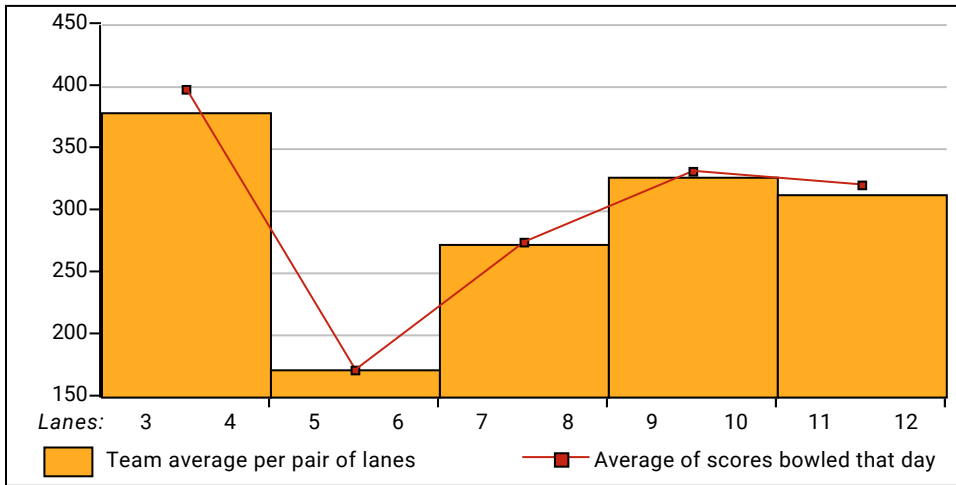

Team Average vs Avg of Scores