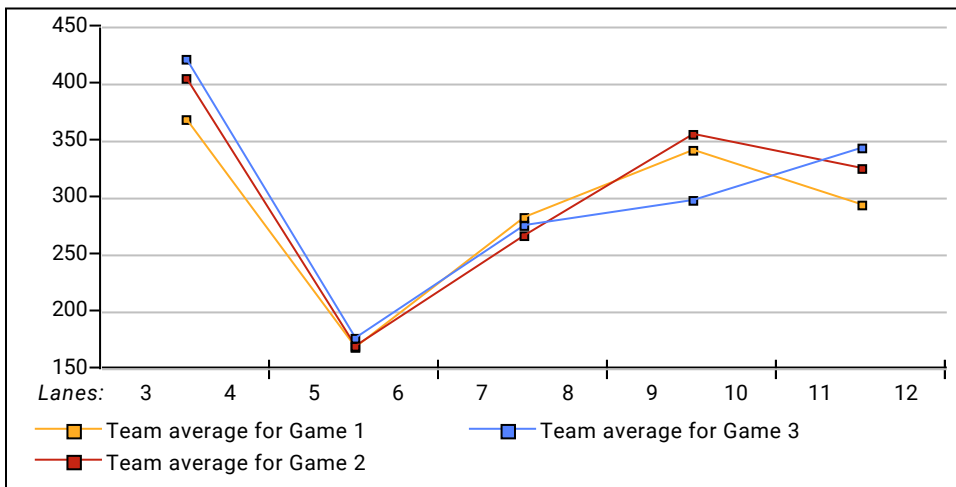

Average of Scores for Each Game