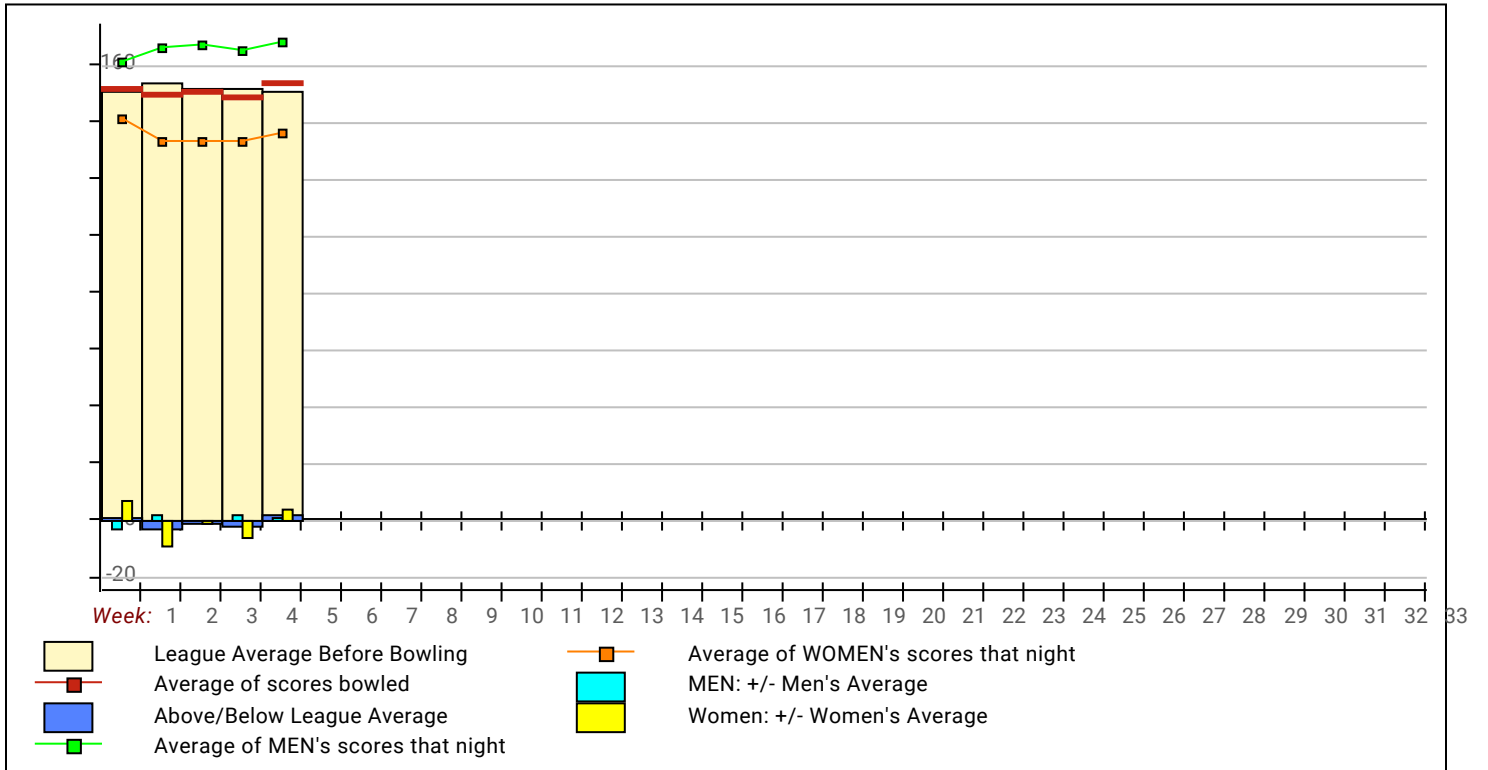

League Average Week-by-Week

Last Week's Top Scores

Scratch Game	835	The Four Tops	756	Fab 4	728	Better Next Time	
Scratch Series	2330	The Four Tops	2174	Better Next Time	2066	Fab 4	
Handicap Game	984	Fab 4	981	The Four Tops	919	Ten Pins	
Handicap Series	2768	The Four Tops	2750	Fab 4	2624	Strikers	
Men	Scratch Game	257	James Henry	236	Rod Fryrear	233	Tom Waitman
	Scratch Series	687	James Henry	615	Lamont Dysart	593	Fred Woolley
	Handicap Game	287	James Henry	275	Tom Waitman	275	Rod Fryrear
	Handicap Series	777	James Henry	759	Lamont Dysart	724	Ralph Hendrickson
Women	Scratch Game	205	Carol Coon	186	Judy Hogenson	178	Judy Ryder
	Scratch Series	504	Judy Hogenson	493	Judy Ryder	481	Suzanne Cuff
	Handicap Game	274	Barb Dines	261	Carol Coon	247	Suzanne Cuff
	Handicap Series	715	Suzanne Cuff	706	Flo Doran	699	Barb Dines