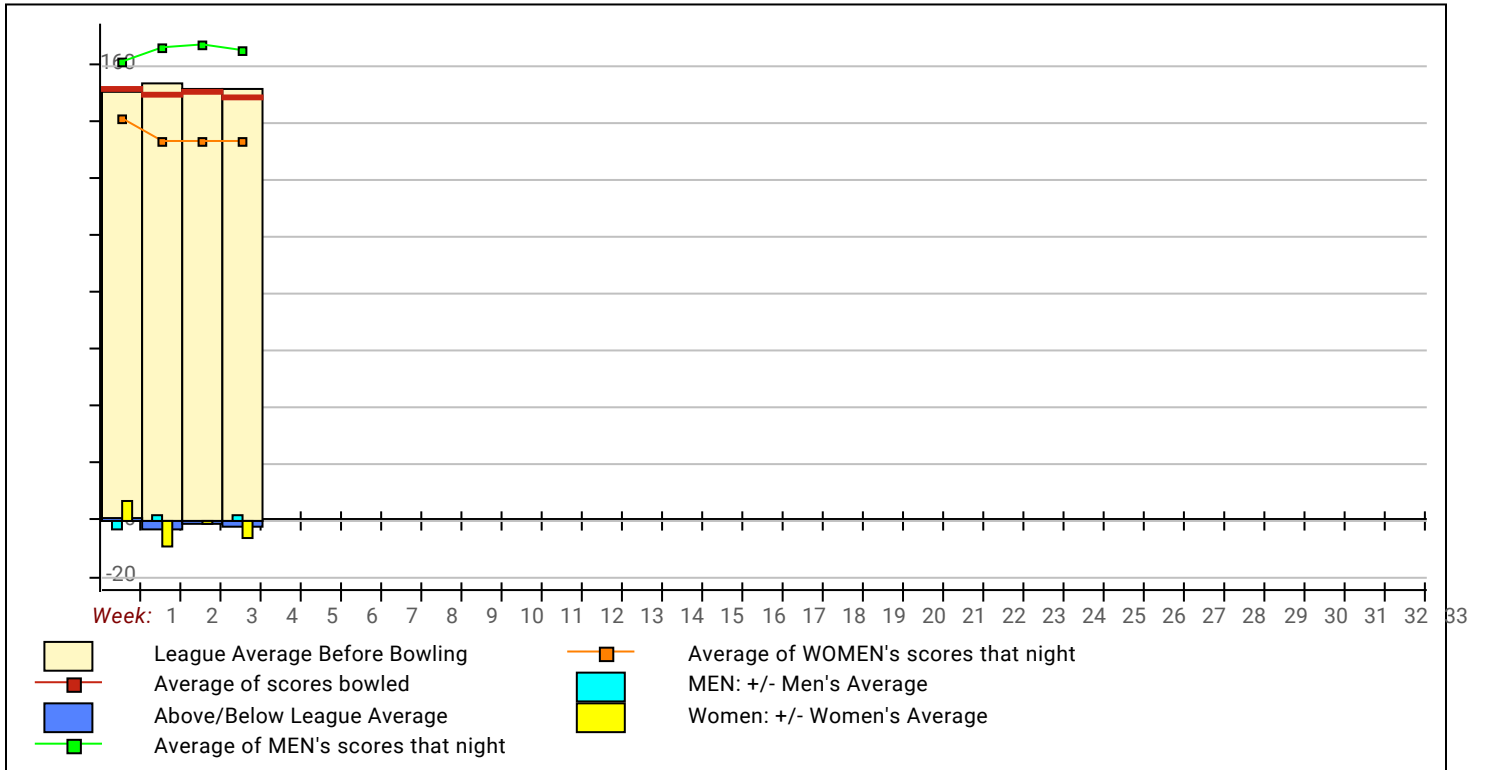

League Average Week-by-Week

Last Week's Top Scores

Scratch Game	752	The Four Tops	698	Pin Pals	673	Better Next Time	
Scratch Series	2085	The Four Tops	1980	Better Next Time	1940	Pin Pals	
Handicap Game	929	Ten Pins	911	Pin Pals	904	The Four Tops	
Handicap Series	2594	Kens Babes et al	2583	Ten Pins	2580	Karyn's Characters	
Men	Scratch Game	246	Fred Woolley	239	James Henry	223	Bob Ford
	Scratch Series	674	Fred Woolley	580	Al Bodero	571	James Henry
	Handicap Game	273	James Henry	263	Al Bodero	255	Bob Ford
	Handicap Series	710	Jim Sanden	703	Al Bodero	695	Tom Waitman
Women	Scratch Game	221	Toni Pennington	186	Judy Ryder	182	Judy Hogenson
	Scratch Series	577	Toni Pennington	526	Judy Hogenson	518	Judy Ryder
	Handicap Game	271	Toni Pennington	270	Barb Dines	246	Nancy Camus
	Handicap Series	760	Barb Dines	727	Toni Pennington	670	Judy Hogenson