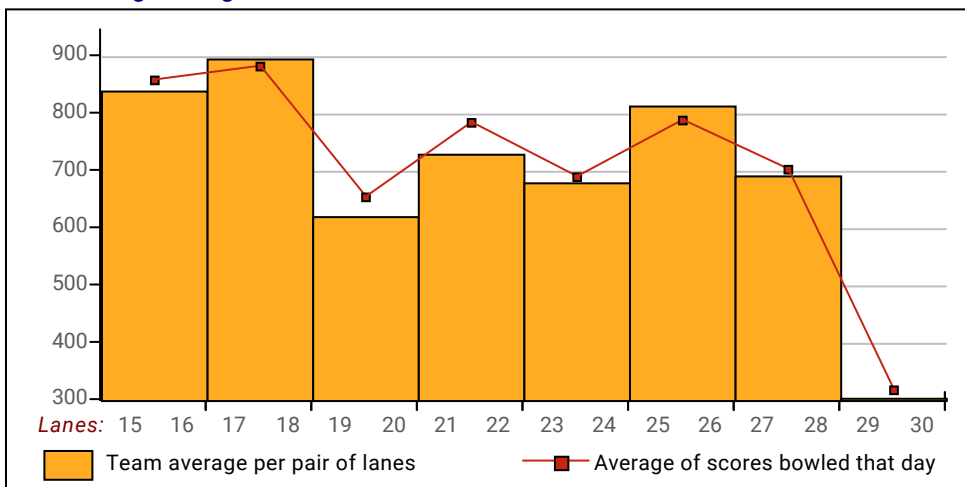

Team Average vs Avg of Scores