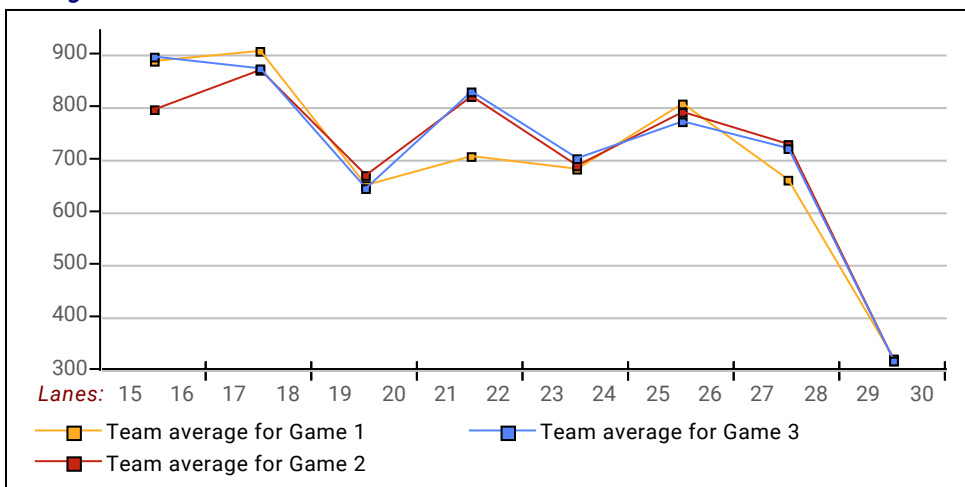

Average of Scores for Each Game