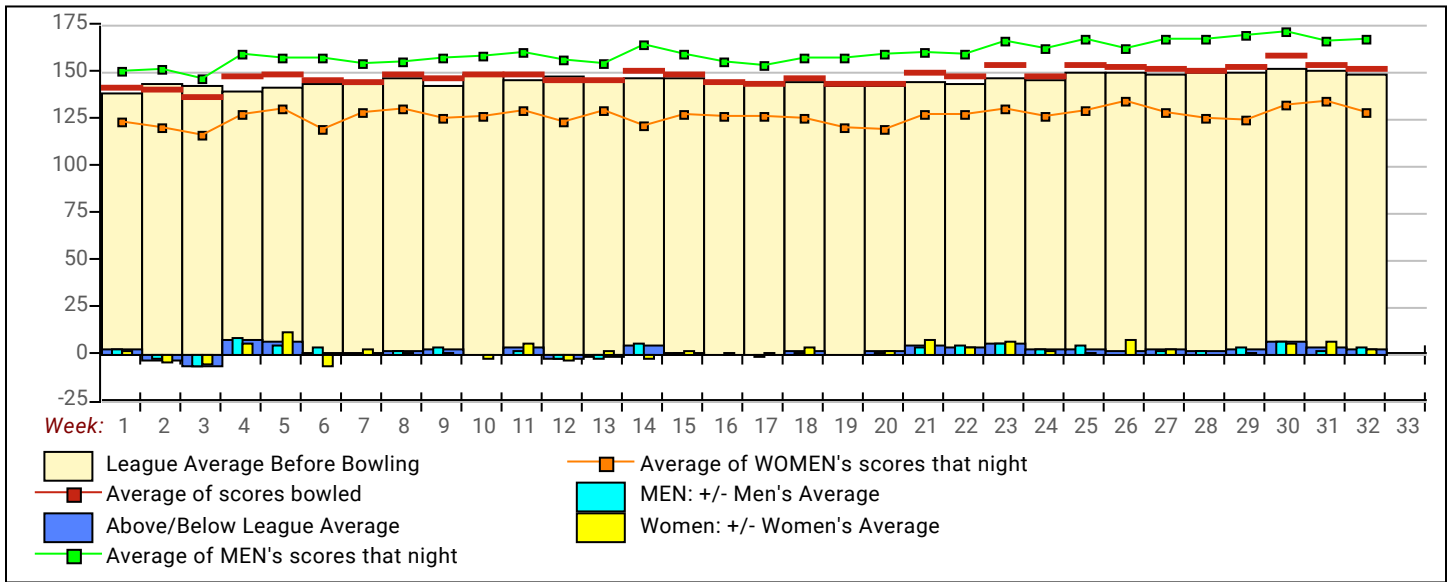

League Average Week-by-Week

This Week's Statistics

	<u>Over All</u>	<u>Men</u>	<u>Women</u>
How many people bowled	65	40	25
Number of games bowled	195	120	75
Actual average of week's scores	152.22	167.46	127.84
How many games above average	112	68	44
How many games below average	82	51	31
Pins above/below average per game	3.85	4.08	3.48
How many people raised average	41	24	17
by this amount	0.56	0.59	0.51
How many people went down	24	16	8
by this amount	-0.43	-0.37	-0.54
League average before bowling	148.86	163.89	124.81
League average after bowling	149.05	164.09	124.98
Change in league average	0.19	0.20	0.18
800s	--	--	--
775s	--	--	--
750s	--	--	--
725s	--	--	--
700s	1	1	--
675s	--	--	--
650s	3	3	--
625s	1	1	--
600s	1	1	--
575s	1	1	--
550s	3	2	1
525s	5	4	1
500s	7	7	--
475s	5	3	2
450s	7	7	--
425s	8	5	3
400s	3	1	2
below 400	20	4	16
300s	--	--	--
275s	1	1	--
250s	--	--	--
225s	9	9	--
200s	15	12	3
175s	28	25	3
150s	47	35	12
125s	45	27	18
100s	35	10	25
below 100	15	1	14