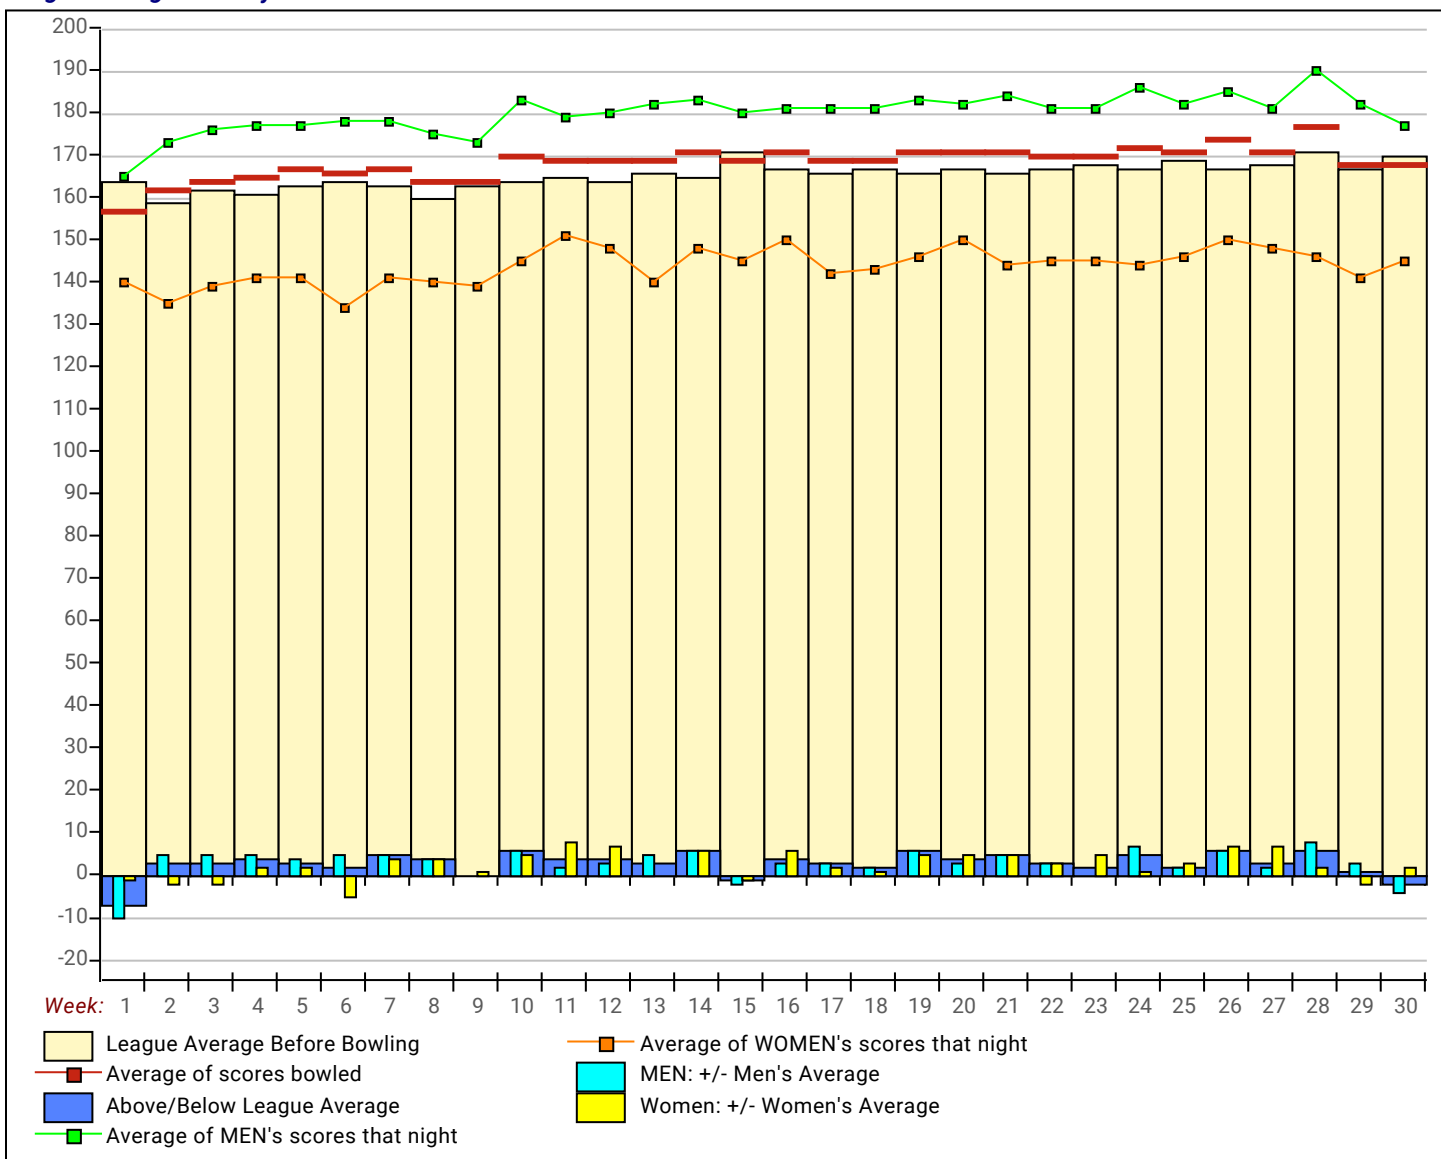

League Average Week-by-Week

National Association Awards Earned Last Week

Name	USBC ID Number	Award Average	Award Games	G1	G2	G3	Series	Award Score	Award Received
DANIEL ANTKOWIAK	____-____	234	69	300	203	258	761	300	300 Game (USBC Awards)
DREW BUCKHOLTZ	____-____	196	84	143	300	141	584	300	300 Game (USBC Awards)

Local and Bowling Center Awards

Name	USBC ID Number	Award Average	Award Games	G1	G2	G3	Series	Award Score	Award Received
DREW BUCKHOLTZ	____-____	196	84	143	300	141	584	300	75 Pins Over Game (Local Assoc. Awards)
EMILY WILLIAMS	____-____	186	87	183	203	235	621	235	225 Game (Local Assoc. Awards)
FLOSSIE WILSON	____-____	136	87	206	120	132	458	206	200 Game (Local Assoc. Awards)