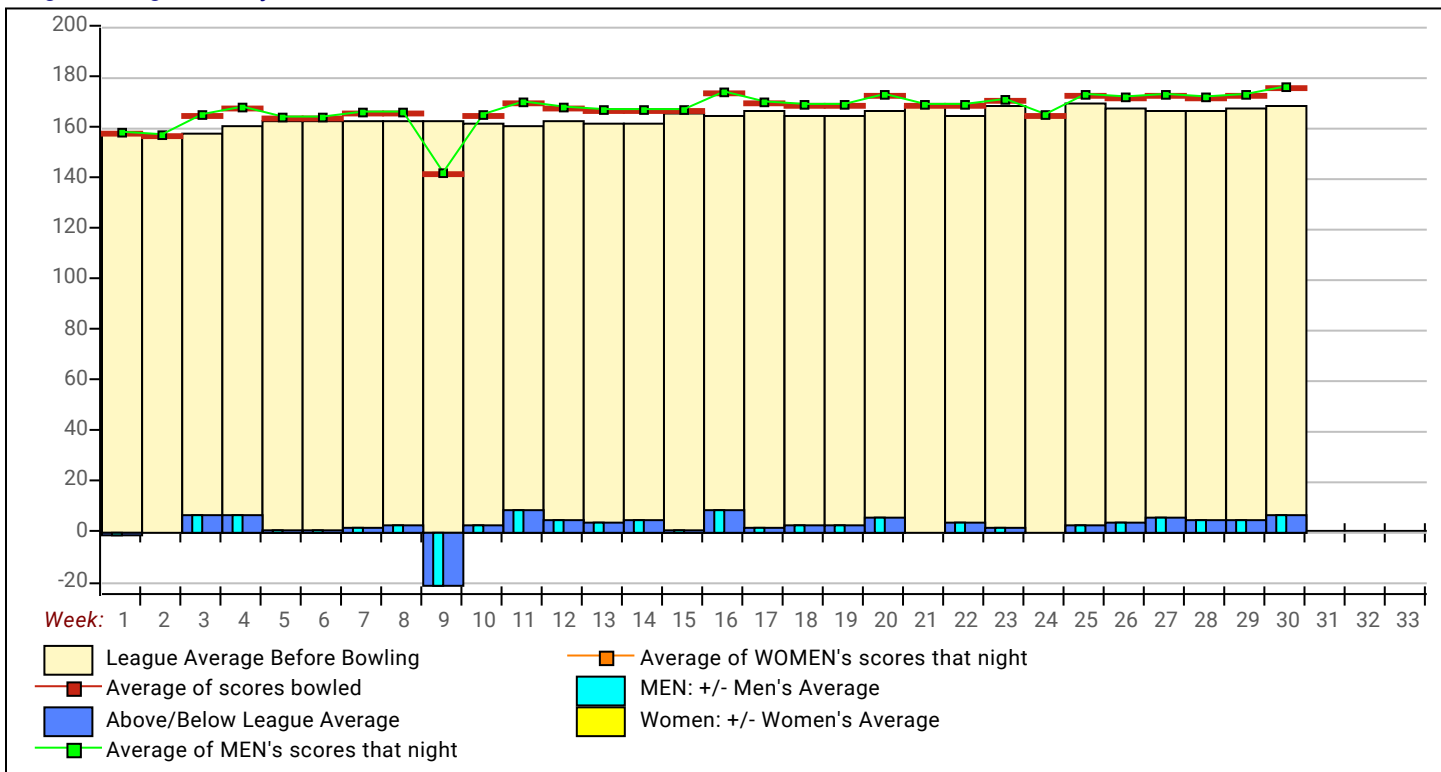

League Average Week-by-Week

Temporary Substitutes Division 1: Enter Div Label

Division 1: Enter Div Label

Name	Avg HDCP		Pins	Gms	High Game	High Sers	HDCP Game	HDCP Sers	-1-	-2-	-3-	Total	HDCP Total
Steve Cummings	193	33	3486	18	288	747	344	915				0	0
CJ Faulkner	179	45	8604	48	247	656	303	809				0	0
Carl E. Plucker	199	27	3583	18	237	632	268	725	194	213	196	603	687