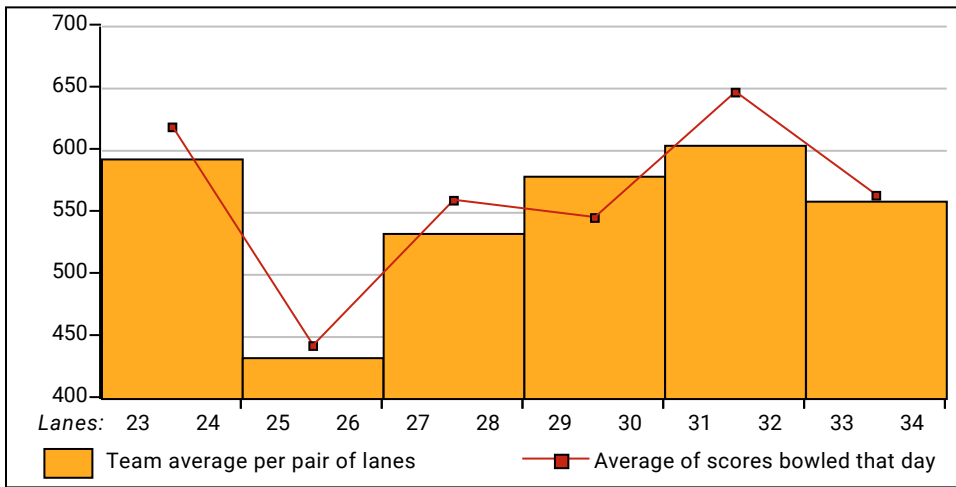

Team Average vs Avg of Scores