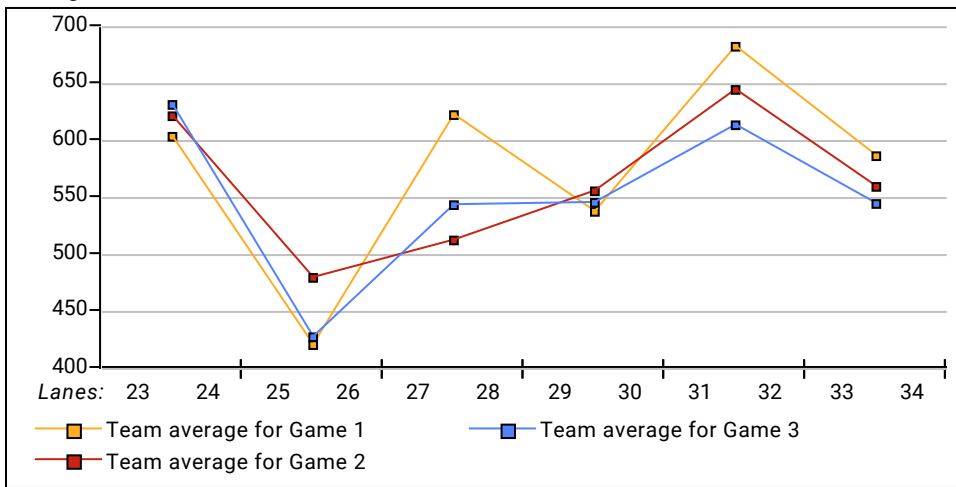

Average of Scores for Each Game