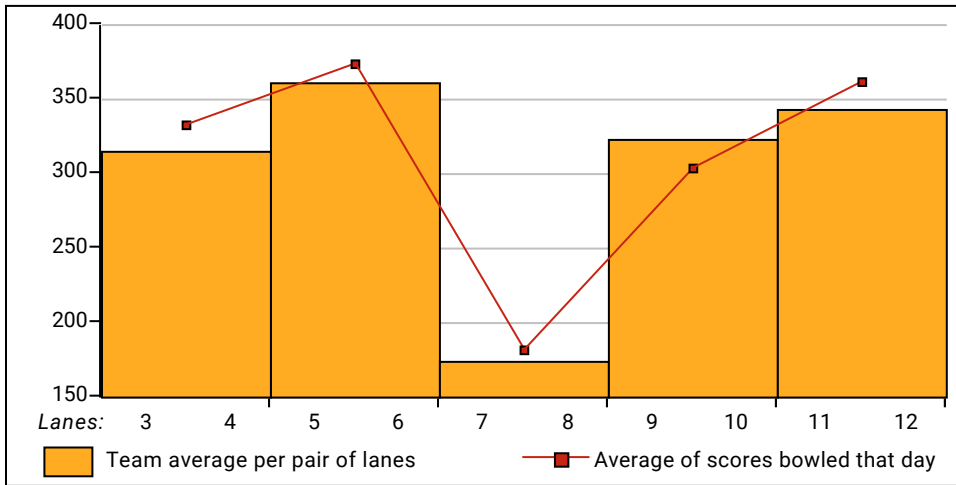

Team Average vs Avg of Scores