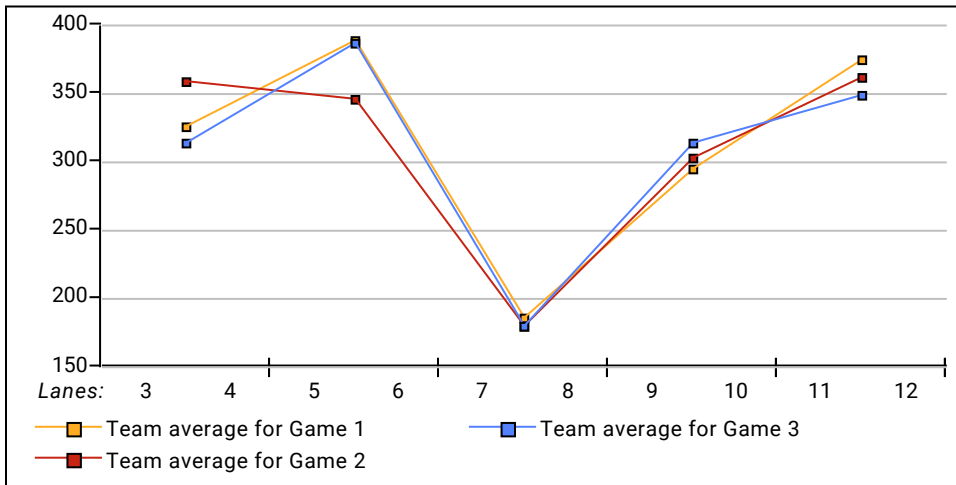

Average of Scores for Each Game