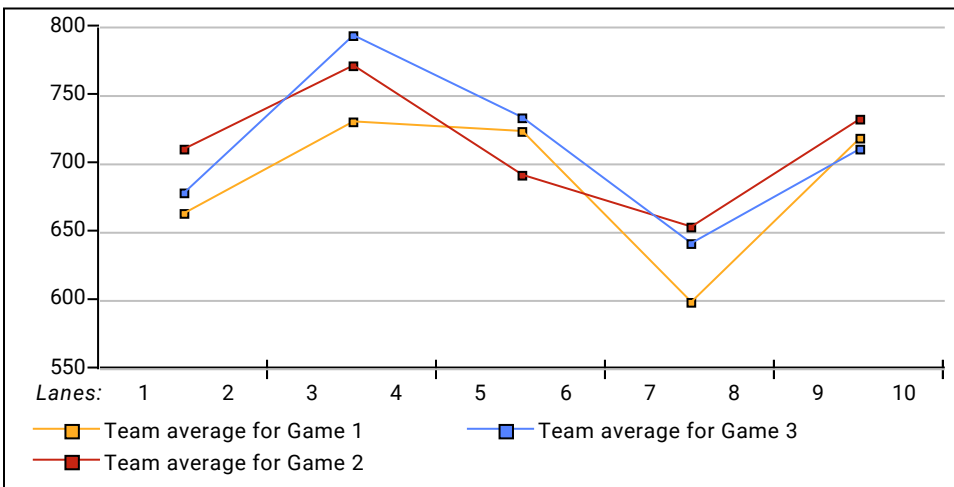

Average of Scores for Each Game