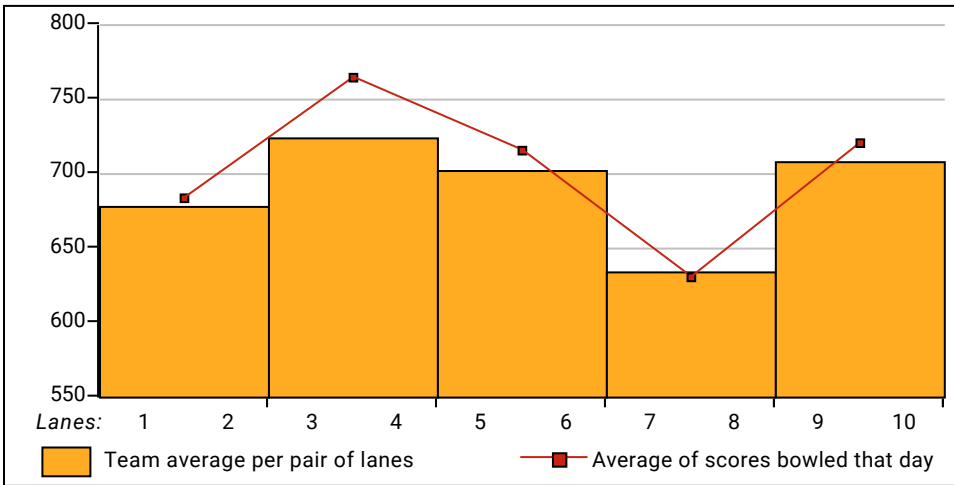

Team Average vs Avg of Scores