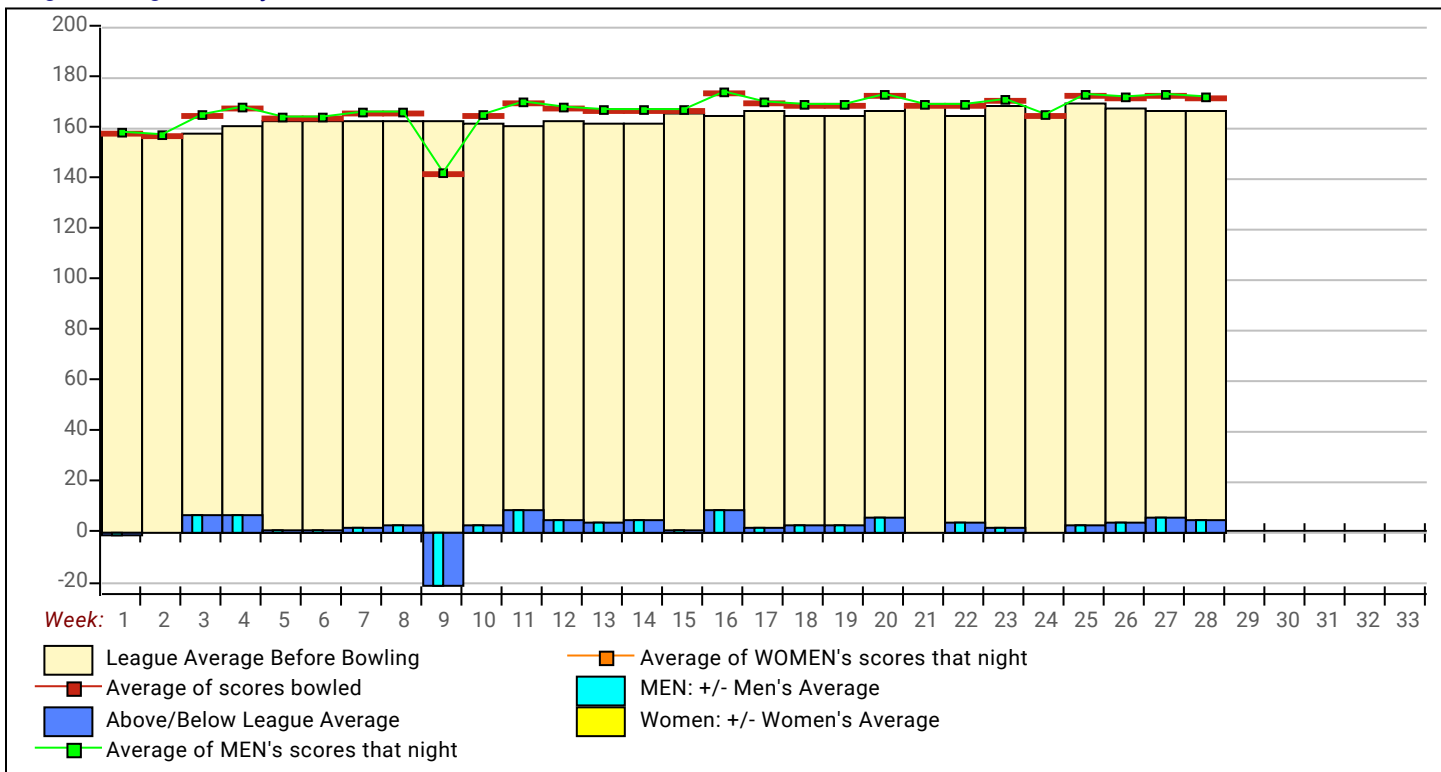

League Average Week-by-Week

Temporary Substitutes Division 1: Enter Div Label

Division 1: Enter Div Label

Name	Avg HDCP		Pins Gms		High Game	High Sers	HDCP Game	HDCP Sers	-1-	-2-	-3-	Total	HDCP Total
Steve Cummings	193	33	3486	18	288	747	344	915				0	0
Carl E. Plucker	195	31	2348	12	231	616	259	700	225	200	133	558	642