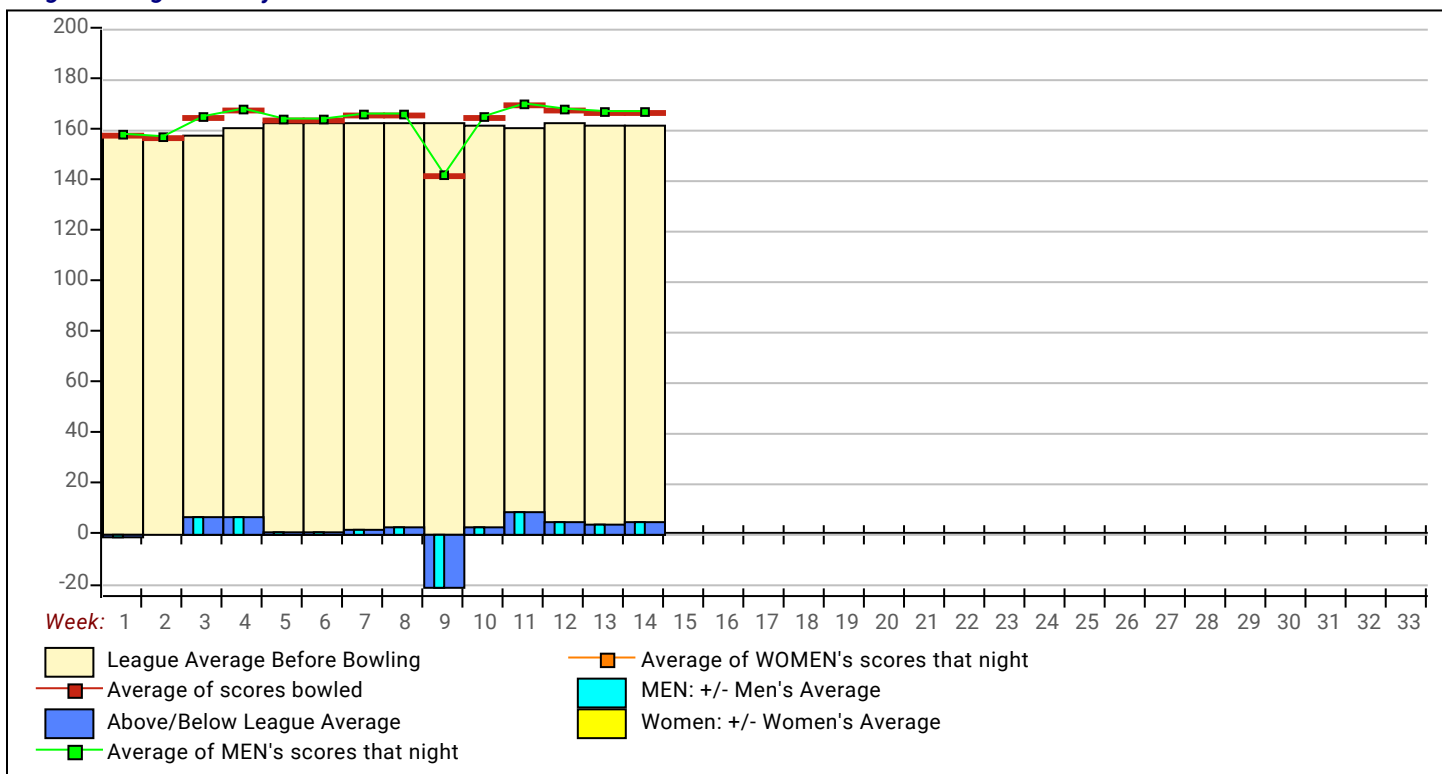

League Average Week-by-Week

Temporary Substitutes Division 1: Enter Div Label

Division 1: Enter Div Label

Name	Avg HDCP		Pins	Gms	High Game	High Sers	HDCP Game	HDCP Sers	-1-	-2-	-3-	Total	HDCP Total
Tristen Davis	120	99	0	0	0	0						0	0
Shane Grothe	120	99	0	0	0	0						0	0
Anderson Horton	120	99	0	0	0	0						0	0
Matthew Kendrick	114	104	344	3	123	344	227	656				0	0
Owen Mancove	120	99	0	0	0	0						0	0
Chad Newton	120	99	0	0	0	0						0	0
Hayes Wagner	120	99	0	0	0	0						0	0
Trevor Yates	120	99	0	0	0	0						0	0