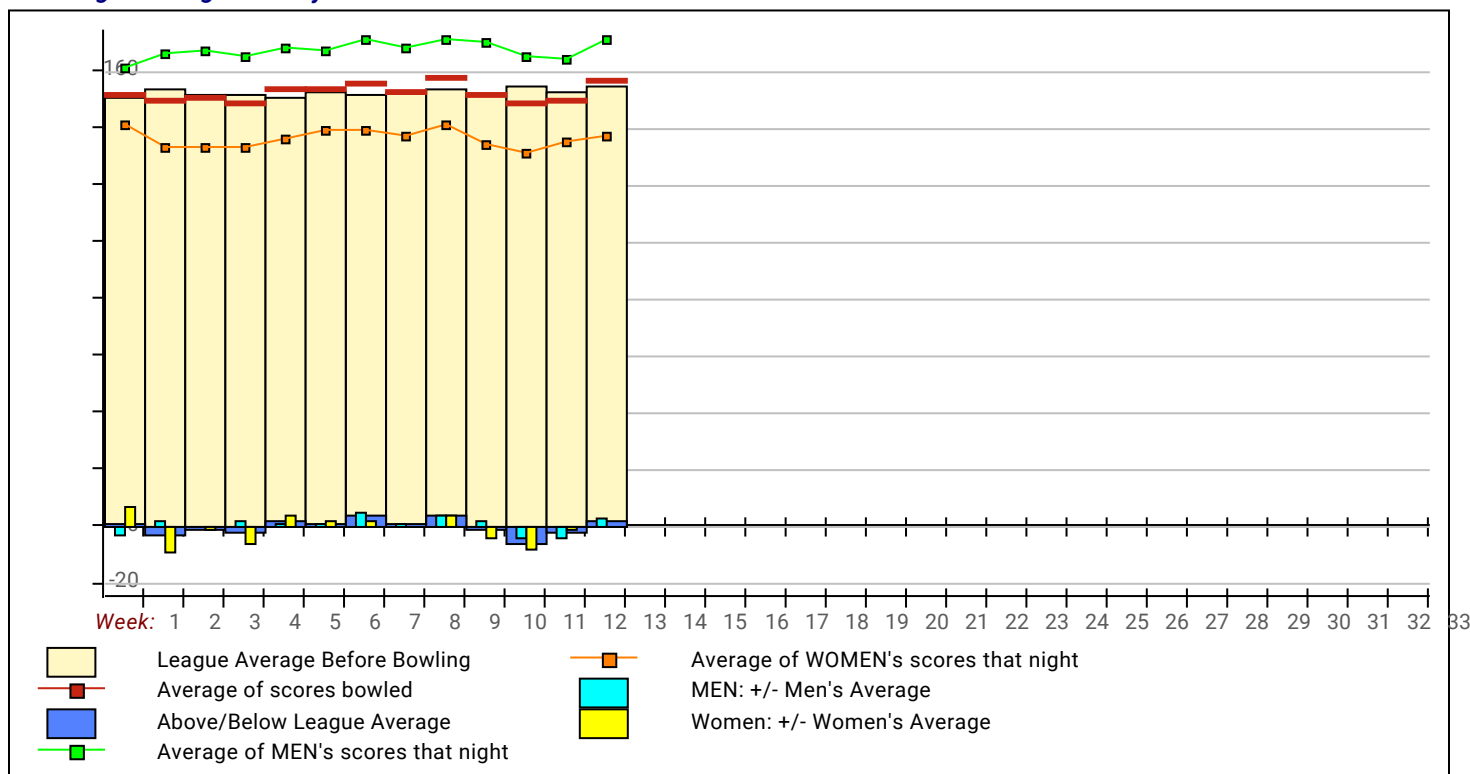

League Average Week-by-Week

Last Week's Top Scores

Scratch Game	831	The Four Tops	752	Better Next Time	709	Pin Pals	
Scratch Series	2337	The Four Tops	2107	Strike Seekers	2062	Pin Pals	
Handicap Game	966	The Four Tops	937	Karyn's Characters	921	Strikers	
Handicap Series	2742	The Four Tops	2644	Karyn's Characters	2617	Strikers	
Men	Scratch Game	235	Bill Dumond	225	Lamont Dysart	225	Mike Hansen
	Scratch Series	615	James Henry	597	Mike Hansen	590	Matt Marinos
	Handicap Game	288	Richard Brooks	274	Mike Hansen	262	Scott Handley
	Handicap Series	744	Mike Hansen	728	Richard Brooks	262	Bill Wear
						696	James Henry
Women	Scratch Game	223	Sally Wood	190	Connie Fryrear	188	Carol Coon
	Scratch Series	518	Connie Fryrear	491	Judy Hogenson	489	Sally Wood
	Handicap Game	305	Sally Wood	259	Susan Johnson	489	Carol Coon
	Handicap Series	735	Sally Wood	695	Connie Fryrear	249	Connie Fryrear
						682	Susan Johnson