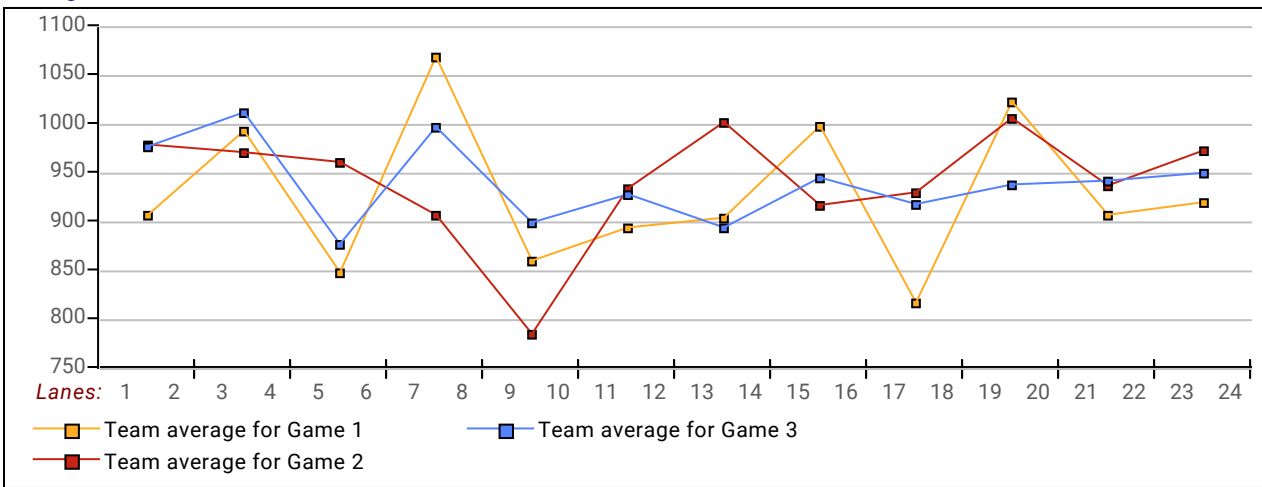

Average of Scores for Each Game