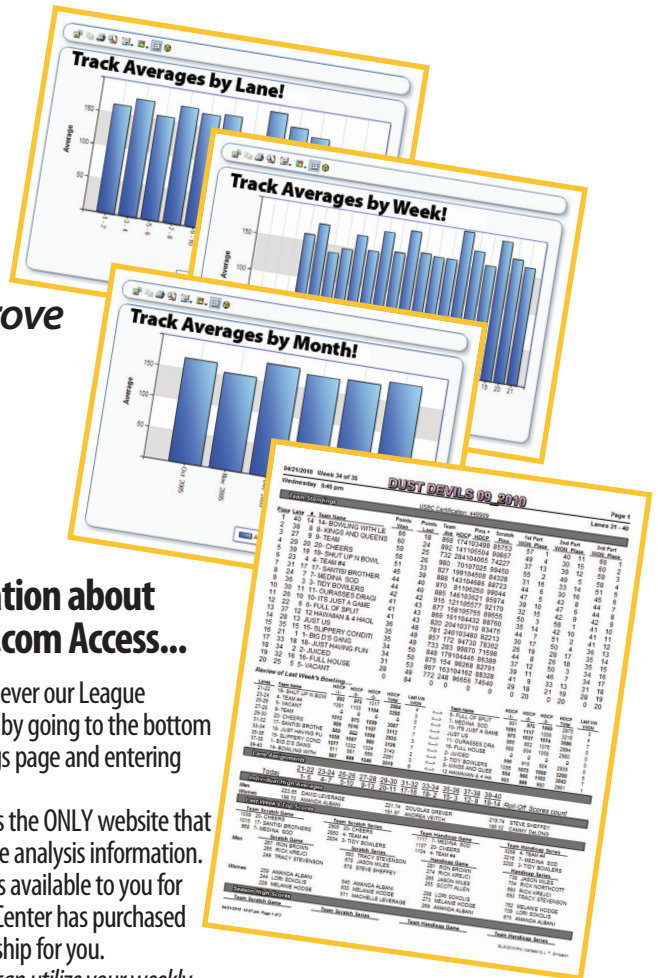

Our League information
is now available on
LeagueSecretary.com !

Attention BOWLERS!

You now have access to all your league data online such as

- Average by Pair of Lanes
- Average by Ball
- Average by Lane Condition
- Average by Game
- Average by Week
- Average by Month
- Bowler Comparison
- Bowler Graphs
- Bowler History
- League Graphs
- League Top Bowlers
- Team Comparison
- Team Graphs
- Team Standings

You can access all this information and more by going to LeagueSecretary.com and entering our LeagueID of

Use this League ID Number!

LeagueSecretary.com Premium Membership

Just for You!

Now you can view statistical information that can drastically improve your game!

Valuable Information about LeagueSecretary.com Access...

- 1) Receive an email whenever our League Standings are updated by going to the bottom of the League Standings page and entering your email address
- 2) LeagueSecretary.com is the ONLY website that provides game by game analysis information.
- 3) All of this information is available to you for FREE as our League or Center has purchased the premium membership for you.
- 4) Did you know that you can utilize your weekly League Scores towards a National Tournament?